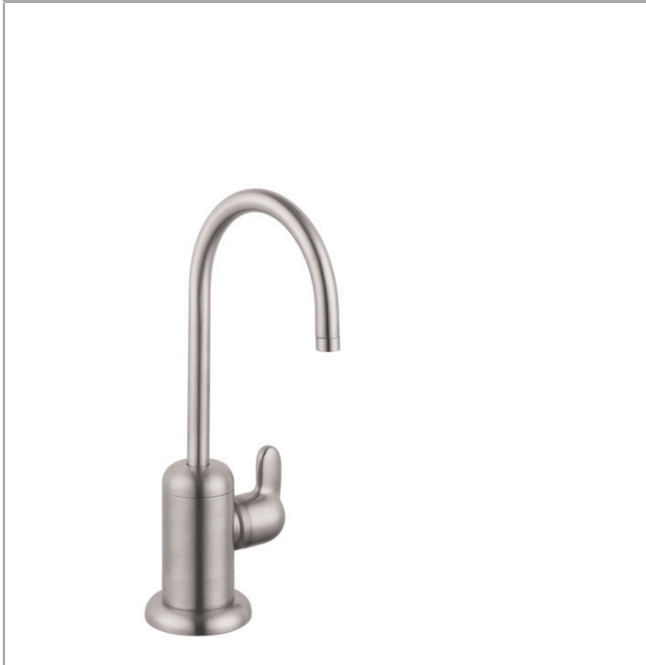

Allegro E
Beverage Faucet, 1.5 GPM
Finishes : **steel optic** Part no. : **04300800**

Description

Features

- Swivel range 360°
- Laminar spray
- Single-hole installation
- Flow: 1.5 GPM (5.7 L/Min)
- Ceramic cartridge
- Copper pipe connections

Item details

List Price $ 570.00

Compliance

Product image