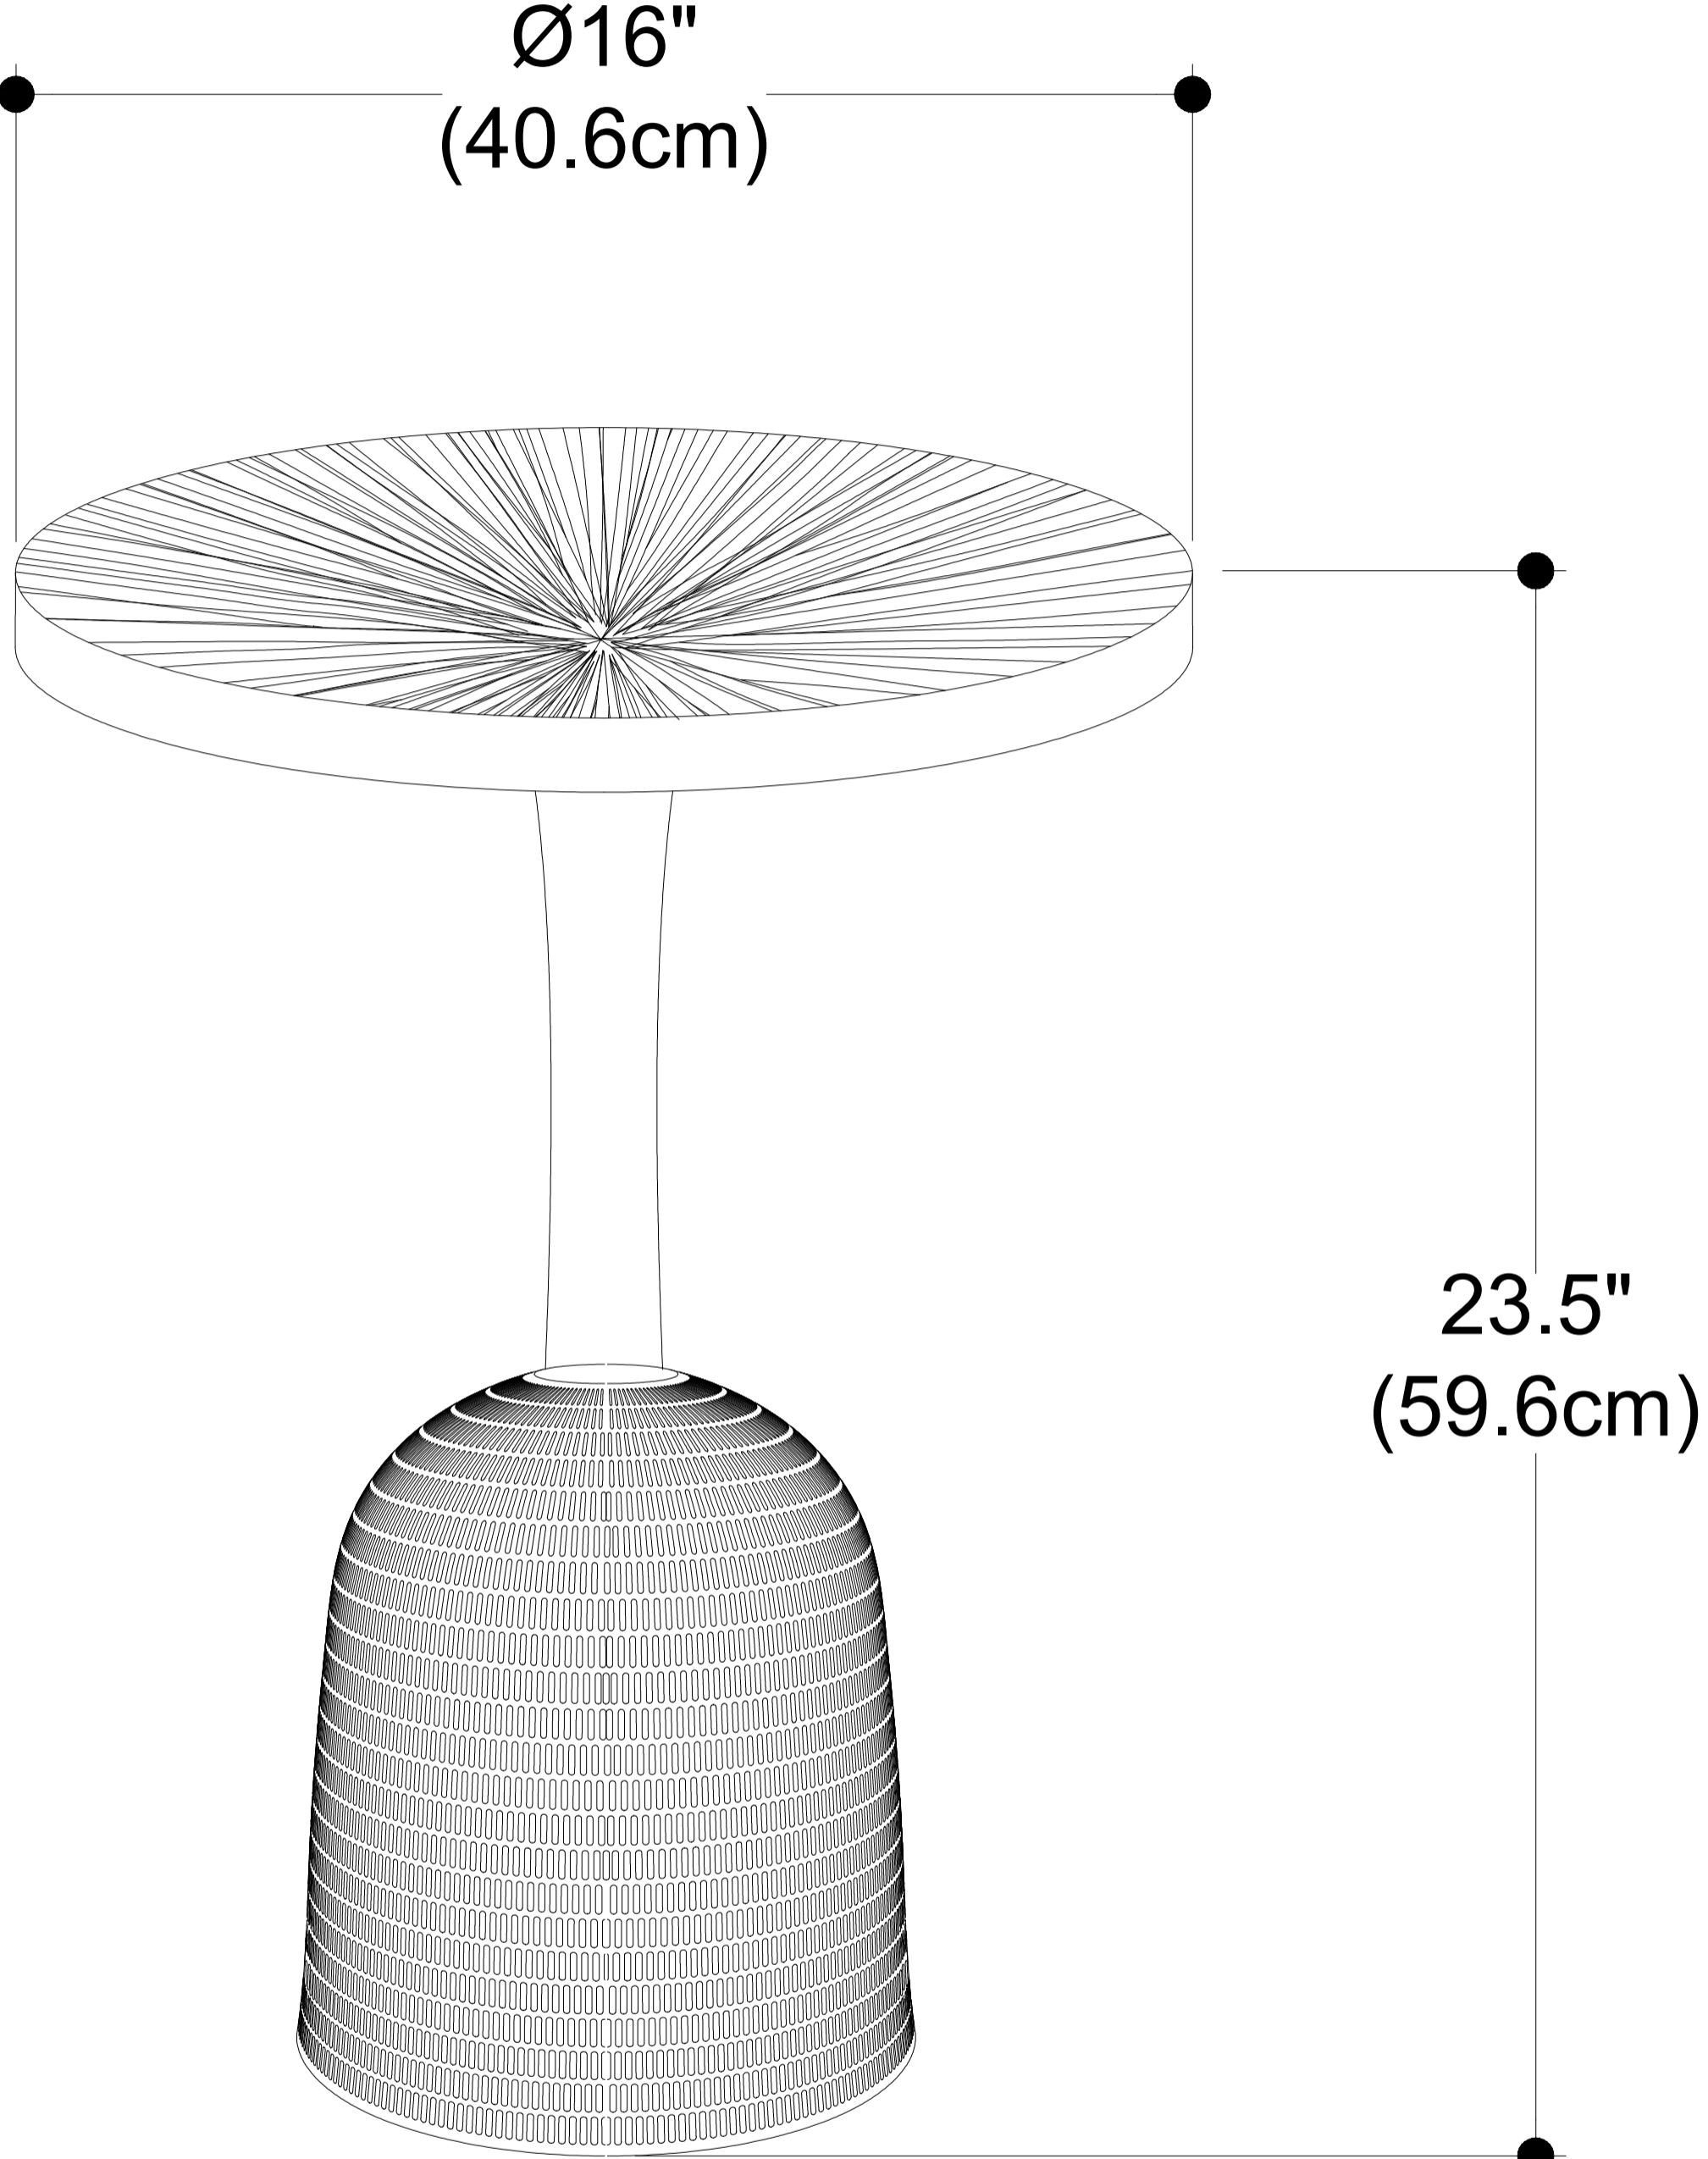

**Amalie Side Table**

**Net Weight: 9.98 lbs / 4.53 Kgs**