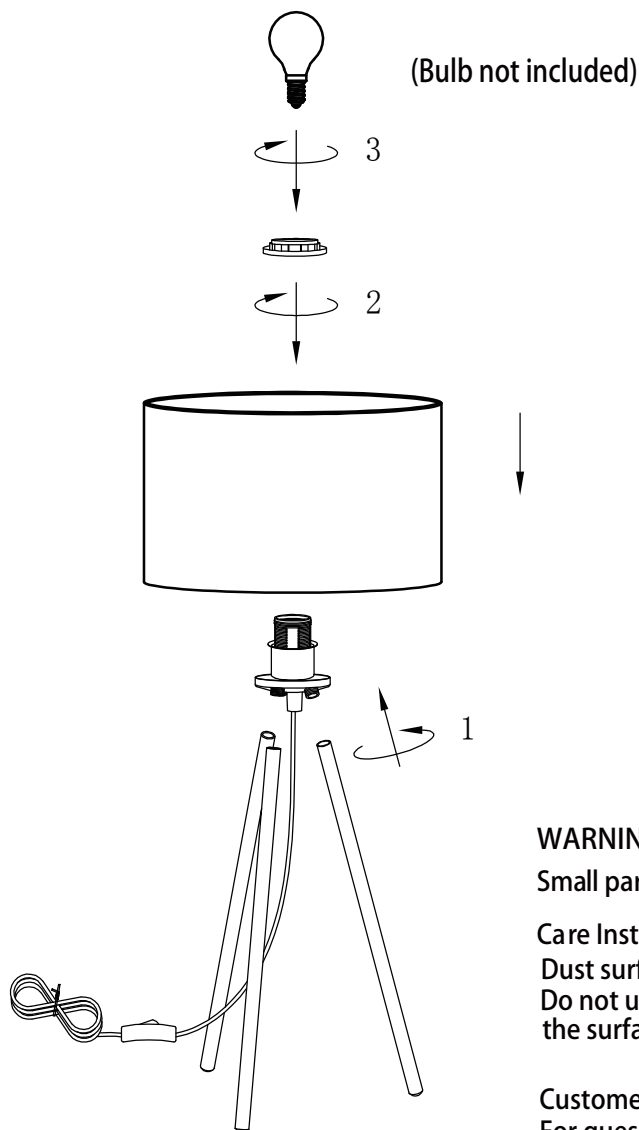

TEAMSON
HOME
www.teamson.com

Eli

Table top lamp

TH-L0002W
TH-L0002B

WARNING:

Small parts and sharp edges may be present prior to assembly.

Care Instructions

Dust surface with a dry soft cloth.