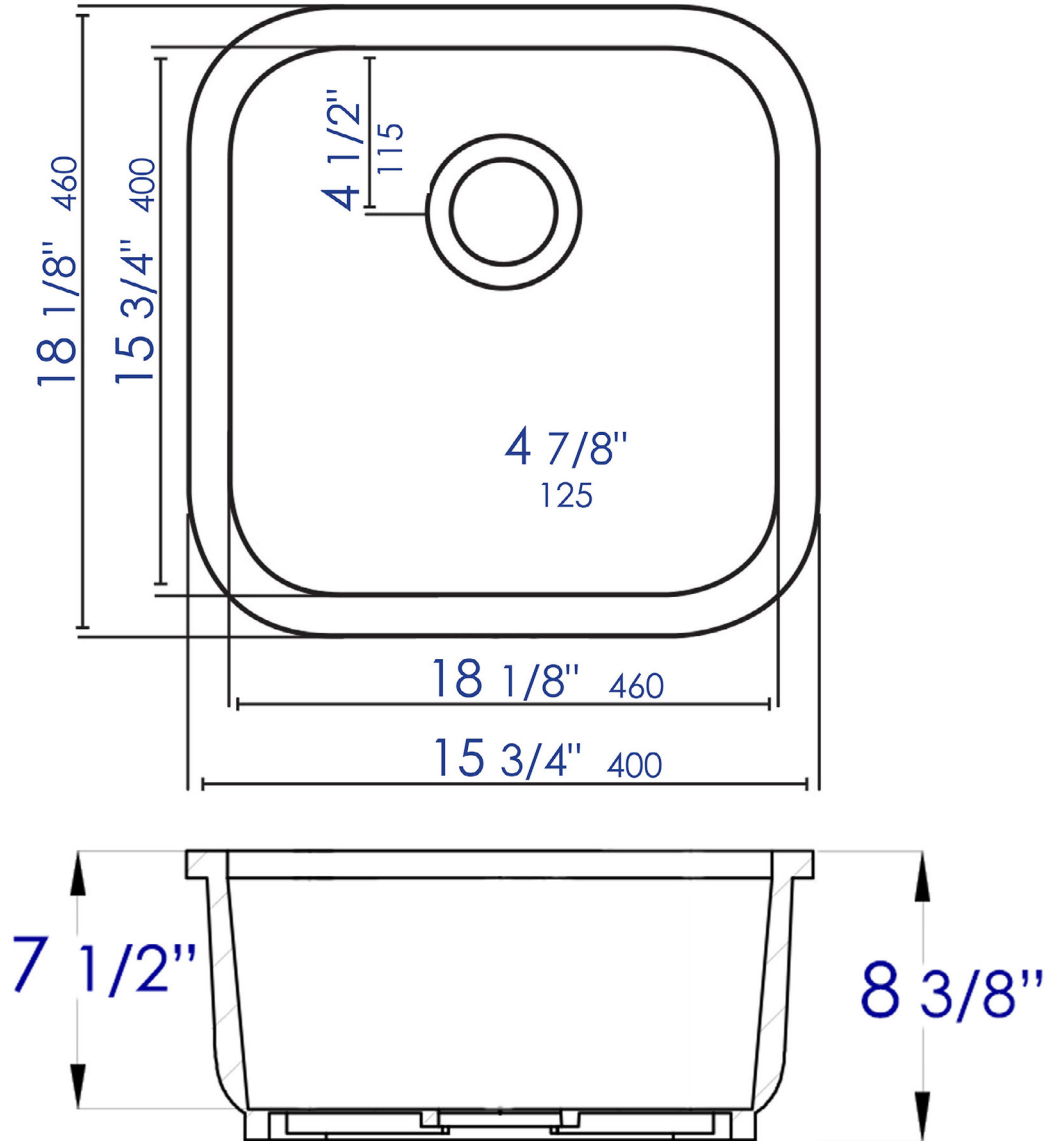

AB1818S

Square Fireclay Undermount or Drop In Prep / Bar Sink

Note: All product dimensions are approximate and should be verified on site prior to installation.
Visit www.ALFIbrand.com for more information.