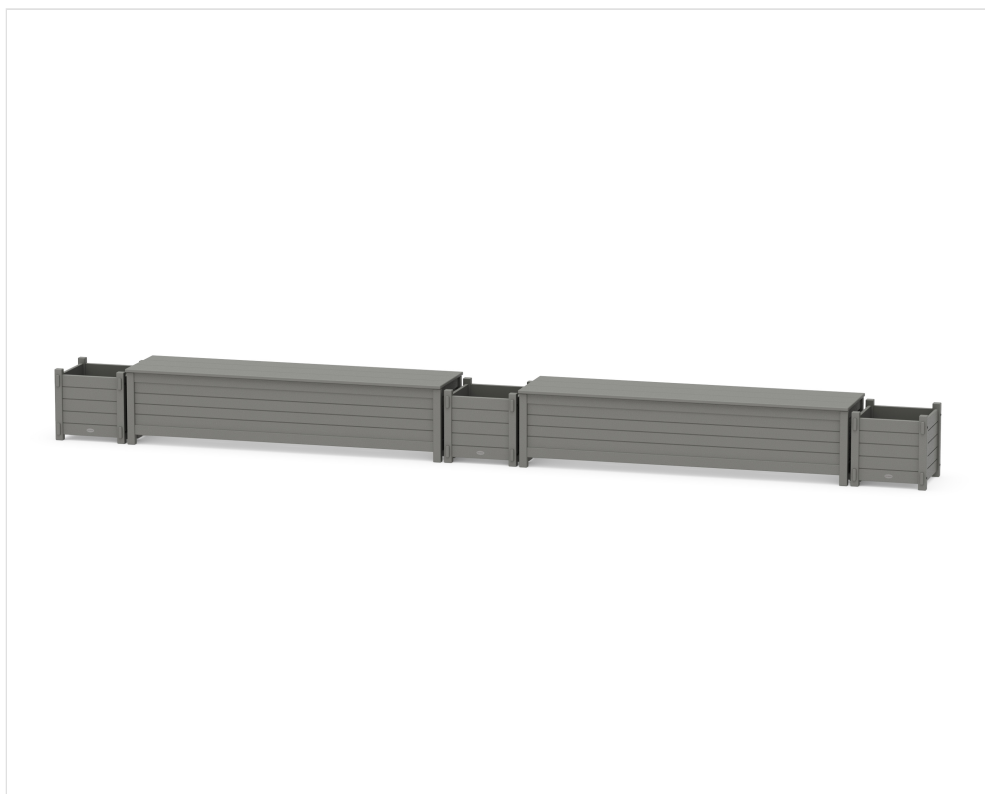

POLYWOOD®

Sustainable Outdoor Furniture

CLIMATETUFF™
MATERIALS

COLORSTAY™
TECHNOLOGY

MADE IN
THE USA

CONSCIOUSLY
CRAFTED

72" Nautical Straight Double Planter Storage Bench Set

BRAND | POLYWOOD®

COLLECTION | Nautical

SKU | PWS2982-1

SET WEIGHT + DIMENSIONS

Overall Set Weight	73.5 lbs
Recommended Minimum Space (Based on pictured configuration)	107.0" W x 17.0" H x 107.0" D

INDIVIDUAL ITEM DIMENSIONS

Qty	NAME	SKU	DIMENSIONS (W x H x D)
2	Nautical 72" Storage Bench	BNS722	72.25" x 17.03" x 17.58"
3	Nautical Square Planter Box	62 21S	16.75" x 16.0" x 16.24"
4	Modular Planter Connection Block	P15675	1.5" x 4.0" x 12.5"