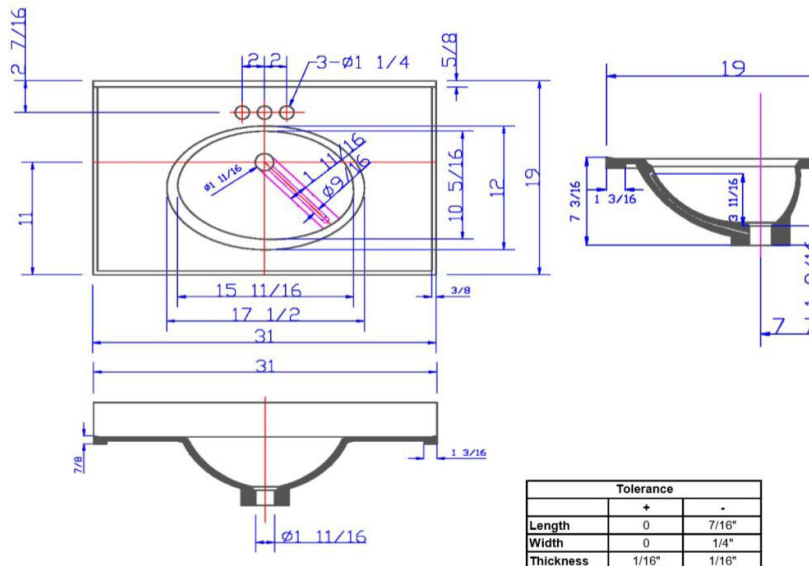

Cultured Marble Vanity Top 31x19 Solid White

SPECIFICATIONS

MATERIAL:	Cultured Marble
TOOLS NEEDED FOR INSTALLATION:	100% silicone
ASSEMBLED DIMENSIONS:	10.63" H x 31" L x 19" D
ASSEMBLED WEIGHT:	32 lbs.
FAUCET TYPE:	Lav Centerset
NUMBER OF MOUNTING HOLES:	3
BOWL MATERIAL:	Cultured Marble
BACK SPLASH INCLUDED:	Yes
COLOR:	Solid White
NUMBER OF BOWLS:	1
BOWL DIMENSIONS:	5.12" H x 10.33" W x 15.75" D
BOWL SHAPE:	Oval
SINK THICKNESS:	0.98"
MOUNTING TYPE:	Integrated
OVERFLOW HOLE:	Yes