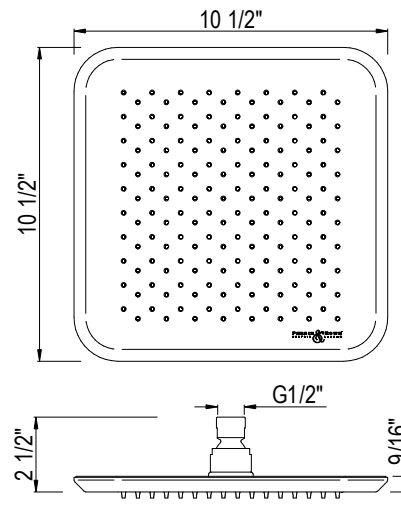

**10 1/2" PERRIN & ROWE<sup>®</sup> HOXTON<sup>™</sup> RAIN SHOWERHEAD**

**U.5408**

**FEATURES**

- Single-function rain showerhead
- 10 1/2" square faceplate
- Easy clean, calcium build-up resistant nozzles
- 1/2" threaded connection
- Flow rate 1.8 GPM