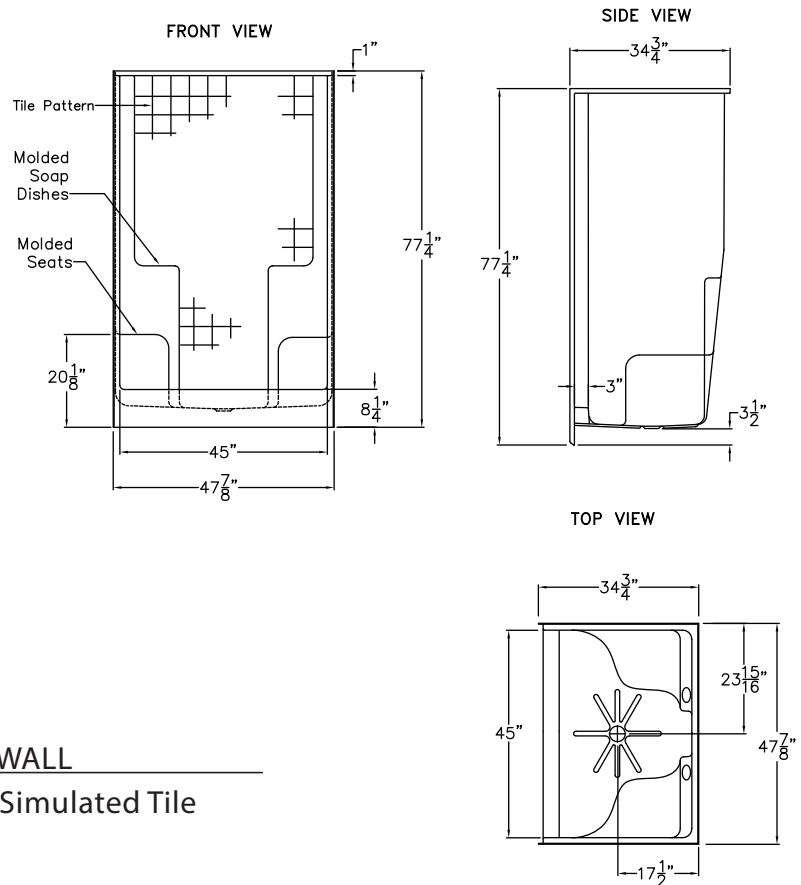

S644
48" x 34.75" x 77.25"

FEATURES

FINISH	PRODUCT	PIECES	WALL
AcrylX™	Shower	One	Simulated Tile

OPTIONS

WHIRLPOOL	STANDARD COLOR	ACCESSORIES
No	White, Bone, Biscuit	Drain

TECHNICAL INFORMATION

WT	LOAD FACTOR	HANDED BY	CODES
125	1.0	Center Drain	ANSI 124.1, UPC

AVAILABILITY ■

Due to the nature of the materials, dimensions may vary \pm 1/2".