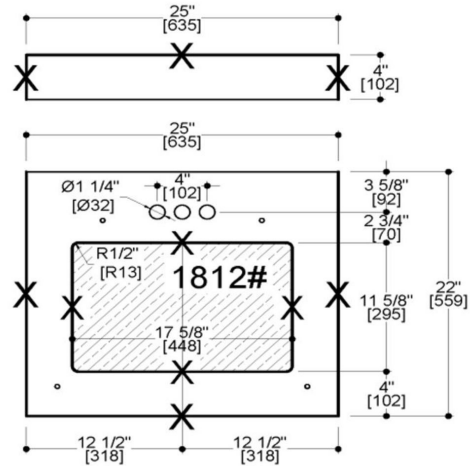

White Wyndham 2-Door Vanity with Granite 4" Centerset Black Pearl Rectangle Bowl Vanity Top, Unassembled, 25x22

## SPECIFICATIONS

MATERIAL CONSTRUCTION:	Wood/Granite
ASSEMBLY REQUIRED:	Yes
ASSEMBLED DIMENSIONS:	35.5" H x 25" L x 22" D
ASSEMBLED WEIGHT:	112 lbs.
TOOLS NEEDED FOR INSTALLATION:	Screwdriver
CONSTRUCTION TYPE:	Frameless
HINGE STYLE:	Concealed
DOOR STYLE:	2 MDF Slab Doors
DRAWER STYLE:	N/A
GLIDE STYLE:	N/A
FAKE DWR STYLE:	MDF
DWR #1 DIMENSIONS:	N/A
DWR CONSTRUCTION:	N/A
SHELF STYLE:	N/A
SHELF ADJUSTABILITY INCREMENTS:	N/A
SHELF MAX WEIGHT CAPACITY:	N/A
SHELF DIMENSIONS:	N/A
SHELF THICKNESS:	N/A
SHELF MATERIAL:	N/A
FRAME STYLE:	N/A
FACE FRAME MATERIAL:	N/A
SIDES MATERIAL:	Particle Board
BOTTOM MATERIAL:	Particle Board

TOE KICK INSET WIDTH:	4.5"
BACK PANEL MATERIAL:	N/A
BACK BRACE MATERIAL:	Particle Board
FAUCET TYPE:	Lav Centerset
NUMBER OF MOUNTING HOLES:	3
BOWL MATERIAL:	Ceramic
BACK SPLASH INCLUDED:	Yes
COLOR:	Black Pearl
NUMBER OF BOWLS:	1
BOWL DIMENSIONS:	7.4" H x 11.63" W x 17.63" D
BOWL SHAPE:	Rectangle
SINK THICKNESS:	N/A
MOUNTING TYPE:	Undermount
OVERFLOW HOLE:	Yes
WARRANTY:	1-Year limited warranty
CARB COMPLIANT:	CARB Phase 2
LEGAL FOR SALE IN CALIFORNIA:	Yes
TSCA TITLE IV COMPLIANT:	Yes