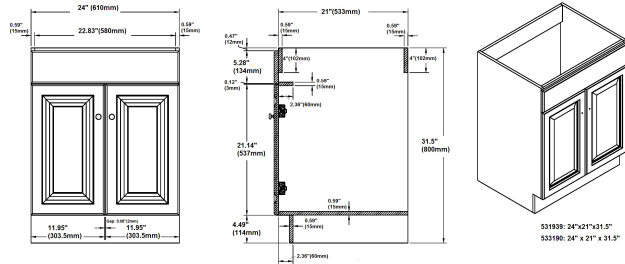

White Wyndham 2-Door Vanity with Granite 4" Centerset Black Pearl Rectangle Bowl Vanity Top, Unassembled, 25x22

## SPECIFICATIONS

MATERIAL CONSTRUCTION:	Wood/Granite
ASSEMBLY REQUIRED:	Yes
ASSEMBLED DIMENSIONS:	35.5" H x 25" L x 22" D
ASSEMBLED WEIGHT:	112 lbs.
TOOLS NEEDED FOR INSTALLATION:	Screwdriver
CONSTRUCTION TYPE:	Frameless
HINGE STYLE:	Concealed
DOOR STYLE:	2 MDF Slab Doors
DRAWER STYLE:	N/A
GLIDE STYLE:	N/A
FAKE DWR STYLE:	MDF
DWR #1 DIMENSIONS:	N/A
DWR CONSTRUCTION:	N/A
SHELF STYLE:	N/A
SHELF ADJUSTABILITY INCREMENTS:	N/A
SHELF MAX WEIGHT CAPACITY:	N/A
SHELF DIMENSIONS:	N/A
SHELF THICKNESS:	N/A
SHELF MATERIAL:	N/A
FRAME STYLE:	N/A
FACE FRAME MATERIAL:	N/A
SIDES MATERIAL:	Particle Board
BOTTOM MATERIAL:	Particle Board

TOE KICK INSET WIDTH:	4.5"
BACK PANEL MATERIAL:	N/A
BACK BRACE MATERIAL:	Particle Board
FAUCET TYPE:	Lav Centerset
NUMBER OF MOUNTING HOLES:	3
BOWL MATERIAL:	Ceramic
BACK SPLASH INCLUDED:	Yes
COLOR:	Black Pearl
NUMBER OF BOWLS:	1
BOWL DIMENSIONS:	7.4" H x 11.63" W x 17.63" D
BOWL SHAPE:	Rectangle
SINK THICKNESS:	N/A
MOUNTING TYPE:	Undermount
OVERFLOW HOLE:	Yes
WARRANTY:	1-Year limited warranty
CARB COMPLIANT:	CARB Phase 2
LEGAL FOR SALE IN CALIFORNIA:	Yes
TSCA TITLE IV COMPLIANT:	Yes