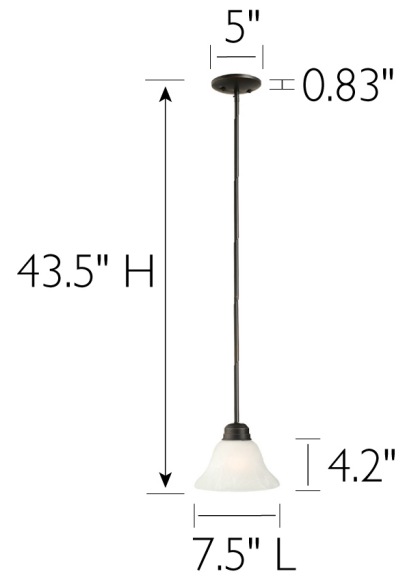

Millbridge I-Light Mini Pendant
Oil Rubbed Bronze

Adjustable height
Includes two 12"
and two 6" stems

SPECIFICATIONS

MOUNTING:	Mini Pendant	LED BRIGHTNESS (LUMENS):	N/A
SLOPED CEILING ADAPTABLE:	Yes	LED COLOR CORRELATED TEMPERATURE (CCT):	N/A
LAMP TYPE 1:	Maximum 60W Medium Base Bulb	LED COLOR RENDERING INDEX (CRI):	N/A
BULB INCLUDED:	No	LED EFFICACY:	N/A
WATTS PER BULB:	60W	LED AVERAGE RATED LIFE:	N/A
TOTAL WATTAGE:	60W	ENERGY EFFICIENT:	No
DIMMABLE:	Yes	LIGHTING AMPS:	.5
MATERIAL CONSTRUCTION:	Steel	VOLTAGE:	120V
ASSEMBLED DIMENSIONS:	43.5" H x 7.5" L x 7.5" D		
WEIGHT:	2.77 lbs.		
BACKPLATE DIMENSIONS:	N/A		
CANOPY/PLATE DIMENSIONS:	0.827" H x 5" D		
GLASS/SHADE DIMENSIONS:	4.2" H x 7.5" L x 7.5" D		
GLASS/SHADE MATERIAL:	Glass		
GLASS/SHADE TYPE:	Alabaster		
GLASS/SHADE COLOR:	White		