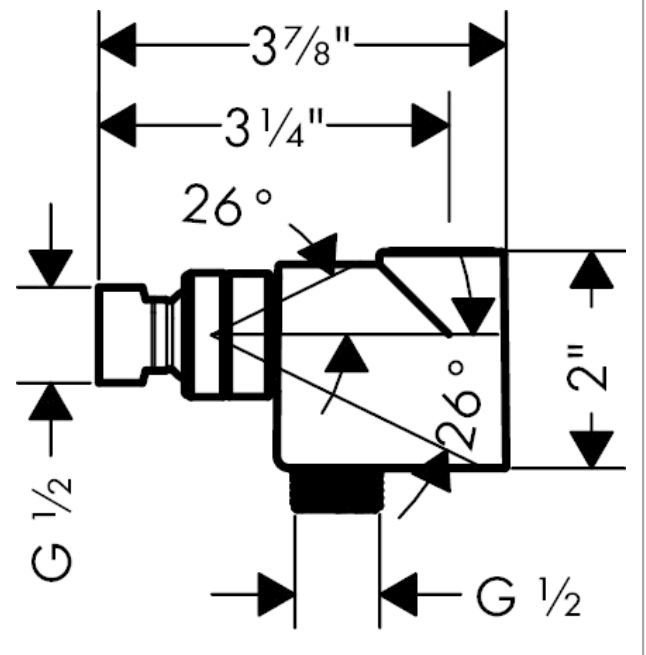

Showerarm Mount for Handshower

Finishes : **polished nickel** Part no. : **04580830**

Description

Features

- for all 1/2" hoses

Item details

List Price \$ 48.00

Compliance

Product image

Scale drawing

Showerarm Mount for Handshower

Finishes : **polished nickel** Part no. : **04580830**

Exploded drawing

Year of production: >01/18

Showerarm Mount for Handshower

Finishes : **polished nickel** Part no. : **04580830**

Spare parts list

Year of production: >01/18

Pos.	Description	Part no.	Price	PU
1	filter packing	88649000	-	1
2	lever collar	97536000	-	1
3	seal	97606000	-	1
4	set of non return valves DW 15	94074000	-	1
a	nut	97958830	-	1