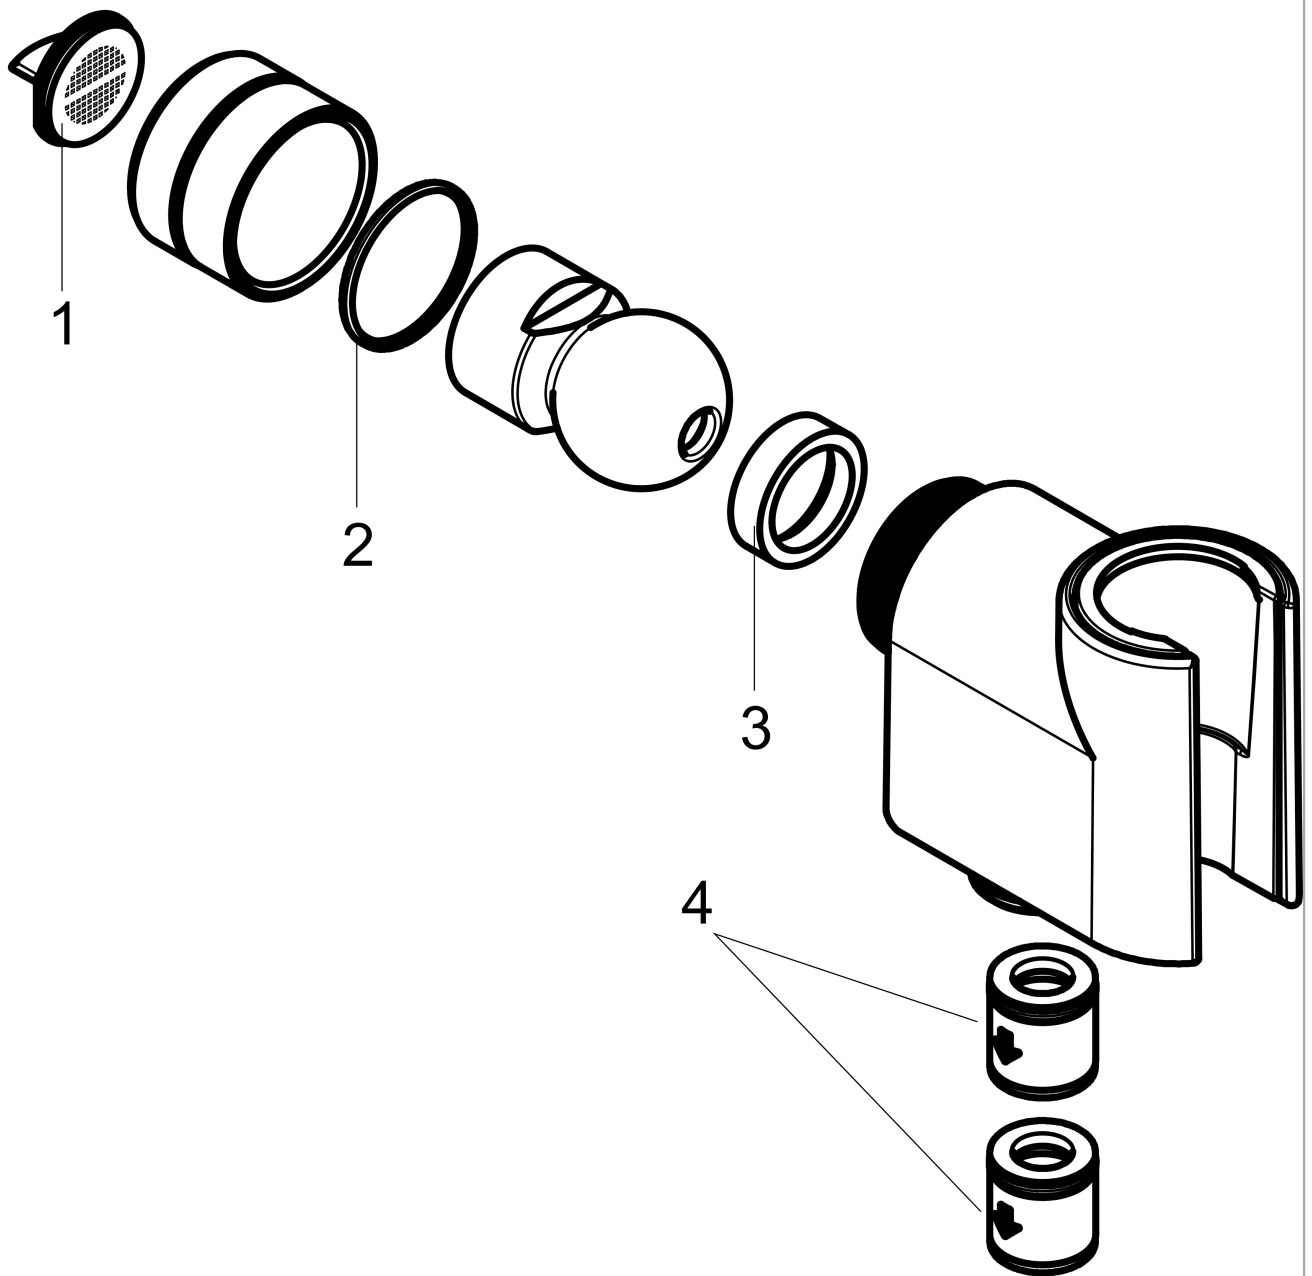

Showerarm Mount for Handshower

Finishes : **polished nickel** Part no. : **04580830**

Description

Features

- for all 1/2" hoses

Item details

List Price \$ 48.00

Compliance

Product image

Scale drawing

Showerarm Mount for Handshower

Finishes : **polished nickel** Part no. : **04580830**

Exploded drawing

Year of production: >01/18

Showerarm Mount for Handshower

Finishes : **polished nickel** Part no. : **04580830**

Spare parts list

Year of production: >01/18

Pos.	Description	Part no.	Price	PU
1	filter packing	88649000	-	1
2	lever collar	97536000	-	1
3	seal	97606000	-	1
4	set of non return valves DW 15	94074000	-	1
a	nut	97958830	-	1