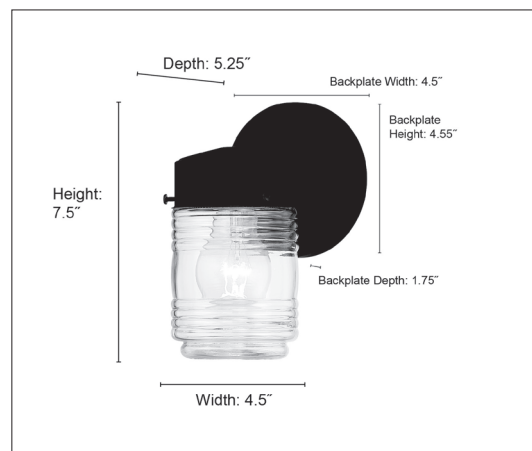

95101

BRAVYN ONE LIGHT OUTDOOR WALL SCONCE

FINISH

PBK - Powder Coated Black

DIMENSIONS

Width 4.5"
Height 7.5"
Ext. 5.25"
Backplate Width 4.5"
Backplate Height 4.55"
Backplate Depth 1.75"
Weight 1.01 lbs.

MATERIAL

Steel

Glass

Clear

LAMPING

Bulbs 1-Medium
Bulb Base Medium (E26)
Watts per Bulb 60W
Voltage 120V
Total Wattage 60 W
Bulbs Included No

CERTIFICATION

ETL Listed Wet Location

ITEM NUMBER

SKUs 95101-PBK

WARNING: This product can expose you to chemicals, including lead and lead compounds, which are known to the State of California to cause cancer and birth defects or other reproductive harm. For more information, go to www.P65Warnings.ca.gov.

95101-PBK

Millennium Lighting
105 Declaration Drive
McDonough, GA 30253
www.millenniumlighting.com