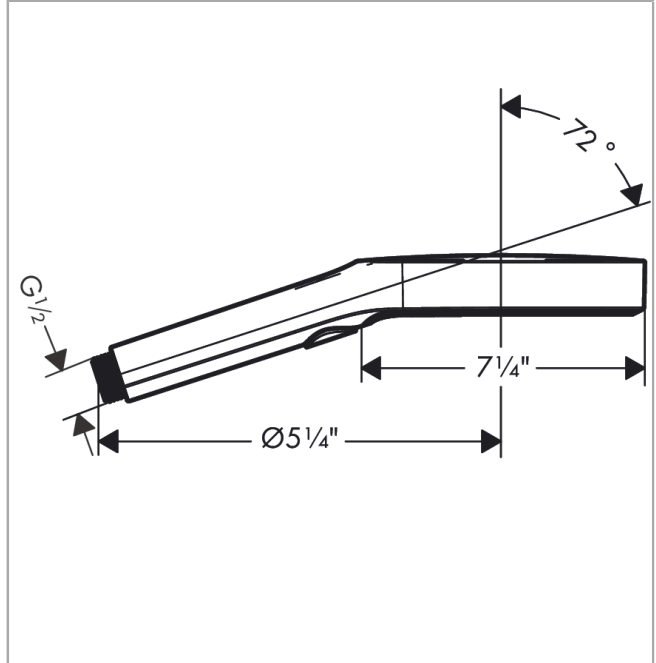

Rainfinity

Handshower 130 3-Jet, 2.5 GPM

Finishes : **matte white** Part no. : **26864701**

Description

Features

- Select button for comfortable alternation of spray modes
- Spray modes: PowderRain, Intense PowderRain, MonoRain
- Flow: 2.5 GPM (9.5 L/Min)
- Spray face surface: graphite
- MASS/Massachusetts
- DOE/FTC
- TECQ/Texas Registered

Technology

Compliance

Product image

Scale drawing

Rainfinity

Handshower 130 3-Jet, 2.5 GPM

Finishes : **matte white** Part no. : **26864701**

Exploded drawing

Year of production: >01/20

Rainfinity
Handshower 130 3-Jet, 2.5 GPM
 Finishes : **matte white** Part no. : **26864701**

Spare parts list

Year of production: >01/20

Pos.	Description	Part no.	PC	PU
1	filter	92672000	0	1
2	seal	98058000	0	1