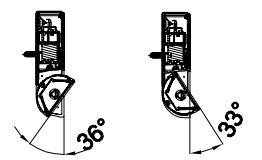

*Minimum loads may apply. Per the NEC, switched wall outlets cannot be used with wall dimmers.

PROJECT: _____

TYPE: _____

LOCATION: _____

CATALOG NUMBER: _____

LED COMPLETE 5 QUICK DIMENSIONS

1/2" knockouts located on back end underside of fixture, spaced every 4"

Convenient rear access door

Easy access to wiring compartment

Part Number	L	W	H
5LCS-10-5CCT	10"	3.625"	1"
5LCS-16-5CCT	16"	3.625"	1"
5LCS-24-5CCT	24"	3.625"	1"
5LCS-32-5CCT	32"	3.625"	1"

LED 5 COMPLETE ORDERING INFORMATION