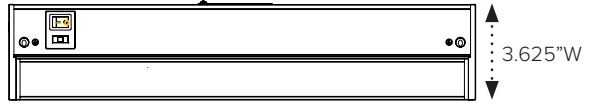

LED 5 COMPLETE

5CCT Swivel Undercabinet

This adaptable, adjustable fixture allows for a wide range of illuminated area regardless of installation location. The fixture produces up to 1350 lumens and is field-switchable to five different color temperatures. With a pivot angle of $\pm 32^\circ$ the LED Complete 5 promises ultimate flexibility without compromising performance.

- Field-switchable 5CCT (2700K | 3000K | 3500K | 4000K | 5000K)
- High color rendering index of 90+ CRI
- 120V AC input
- Low power consumption not exceeding 16.5W
- Surface mount ultra-low profile
- 35,000 hour rated life
- cETLus listed for dry locations

LED COMPLETE 5 QUICK SPECS

SERIES	5LCS
INPUT VOLTAGE	120V AC
CCT	5CCT (2700K | 3000K | 3500K | 4000K | 5000K)
CRI	90+
WATTAGE	Up to 16.5W
LUMENS	Up to 1050Lm
BEAM ANGLE	120°
DIMMABLE	10-100% TRIAC
MOUNTING	Surface
RATING	cETLus Listed, Dry Locations
RATED LIFE	35,000 hrs

*Minimum loads may apply. Per the NEC, switched wall outlets cannot be used with wall dimmers.

PROJECT: _____

TYPE: _____

LOCATION: _____

CATALOG NUMBER: _____

LED COMPLETE 5 QUICK DIMENSIONS

1/2" knockouts located on back end underside of fixture, spaced every 4"

Part Number	L	W	H
5LCS-10-5CCT	10"	3.625"	1"
5LCS-16-5CCT	16"	3.625"	1"
5LCS-24-5CCT	24"	3.625"	1"
5LCS-32-5CCT	32"	3.625"	1"