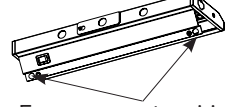

*Minimum loads may apply. Per the NEC, switched wall outlets cannot be used with wall dimmers.

PROJECT: _____

TYPE: _____

LOCATION: _____

CATALOG NUMBER: _____

LED COMPLETE 5 QUICK DIMENSIONS

1/2" knockouts located on back end underside of fixture, spaced every 4"

Convenient rear access door

Easy access to wiring compartment

Part Number	L	W	H
5LCS-10-5CCT	10"	3.625"	1"
5LCS-16-5CCT	16"	3.625"	1"
5LCS-24-5CCT	24"	3.625"	1"
5LCS-32-5CCT	32"	3.625"	1"

LED 5 COMPLETE ORDERING INFORMATION