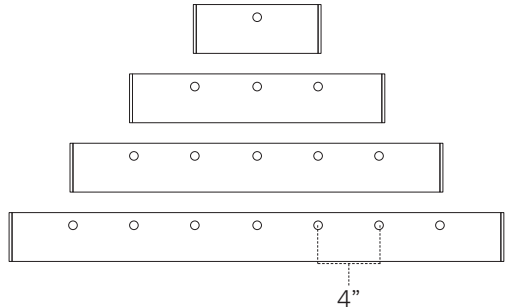

*Minimum loads may apply. Per the NEC, switched wall outlets cannot be used with wall dimmers.

PROJECT: _____

TYPE: _____

LOCATION: _____

CATALOG NUMBER: _____

LED COMPLETE 5 QUICK DIMENSIONS

1/2" knockouts located on back end underside of fixture, spaced every 4"

Convenient rear access door

Easy access to wiring compartment

Part Number	L	W	H
5LCS-10-5CCT	10"	3.625"	1"
5LCS-16-5CCT	16"	3.625"	1"
5LCS-24-5CCT	24"	3.625"	1"
5LCS-32-5CCT	32"	3.625"	1"

LED 5 COMPLETE ORDERING INFORMATION