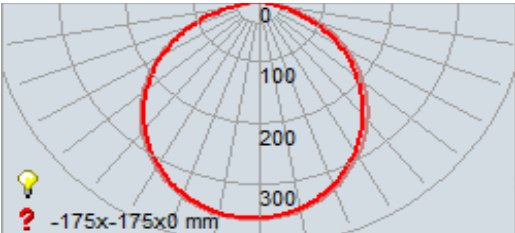

LED 5 COMPLETE PHOTOMETRICS

Model #	Amperage	Wattage
5LCS-10	0.065	7
5LCS-16	0.105	11
5LCS-24	0.135	15
5LCS-32	0.155	16.5