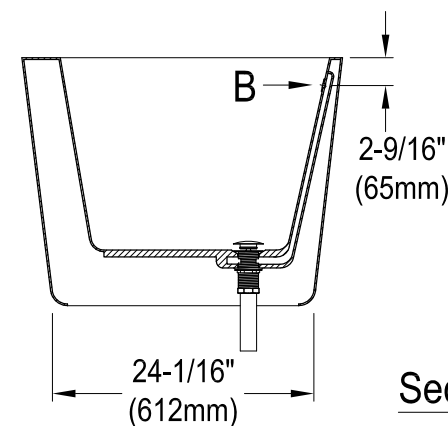

VTDE633023C420,2,3,6,7,8

63" Acrylic Freestanding Tub with Drain

M14 x 120 (4 pcs)

M14 x 100 (1 pcs)

Drain Hole Size

Scale (3:1)

View B

Scale (3:1)

Section A-A

VTDE633023C420,2,3,6,7,8

Toe Touch Drain with Overflow Hole