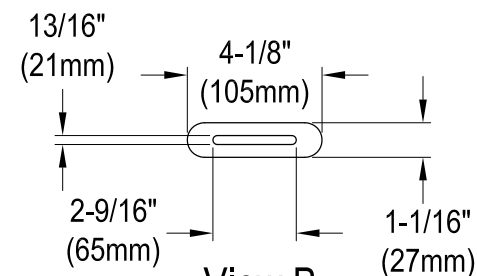

VTDE633023C420,2,3,6,7,8

63" Acrylic Freestanding Tub with Drain

M14 x 120 (4 pcs)

M14 x 100 (1 pcs)

Drain Hole Size

Scale (3:1)

View B

Scale (3:1)

Section A-A

VTDE633023C420,2,3,6,7,8

Toe Touch Drain with Overflow Hole