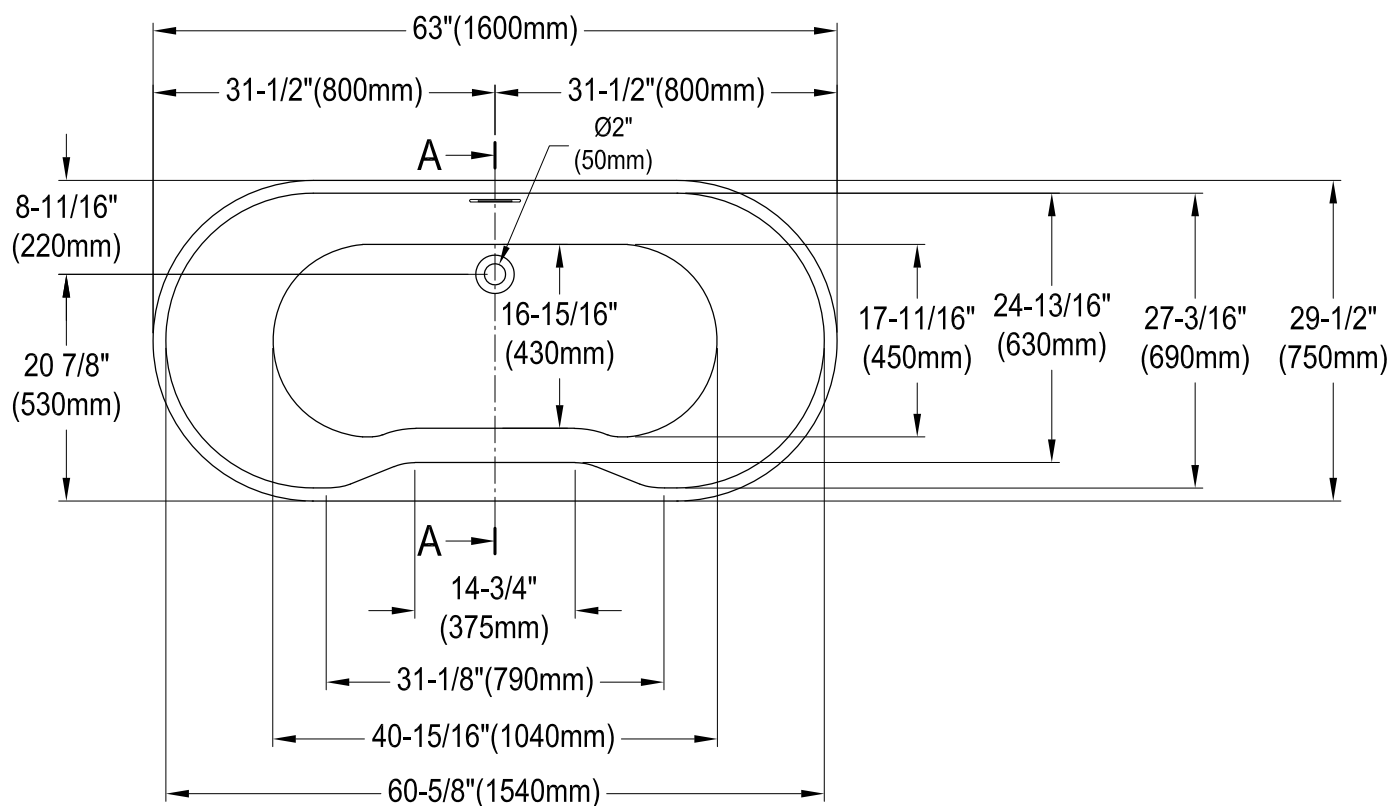

VTDE633023C420,2,3,6,7,8

63" Acrylic Freestanding Tub with Drain

M14 x 120 (4 pcs)

M14 x 100 (1 pcs)

Drain Hole Size

Scale (3:1)

View B

Scale (3:1)

Section A-A

VTDE633023C420,2,3,6,7,8

Toe Touch Drain with Overflow Hole