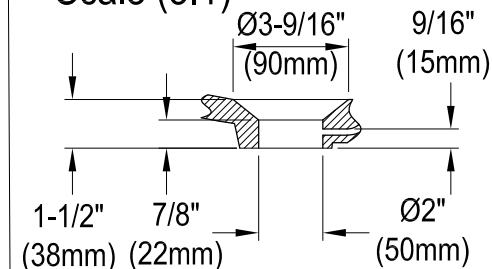

VTDE633023C420,2,3,6,7,8

63" Acrylic Freestanding Tub with Drain

M14 x 120 (4 pcs)

M14 x 100 (1 pcs)

Drain Hole Size

Scale (3:1)

View B

Scale (3:1)

Section A-A

VTDE633023C420,2,3,6,7,8

Toe Touch Drain with Overflow Hole