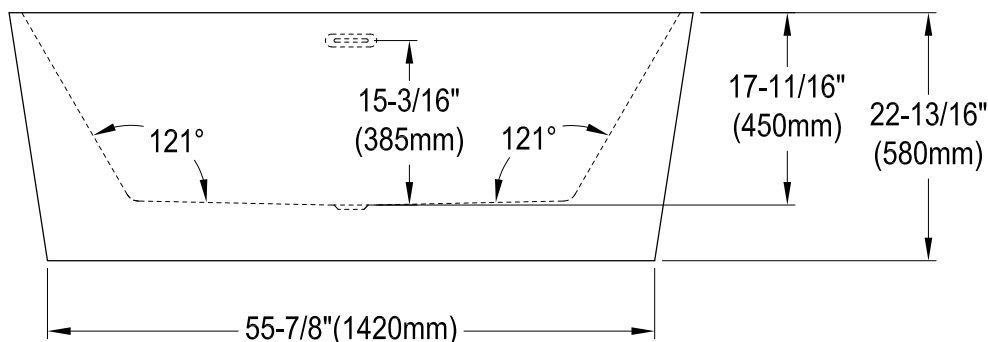

VTDE633023C420,2,3,6,7,8

63" Acrylic Freestanding Tub with Drain

M14 x 120 (4 pcs)

M14 x 100 (1 pcs)

Drain Hole Size

Scale (3:1)

View B

Scale (3:1)

Section A-A

VTDE633023C420,2,3,6,7,8

Toe Touch Drain with Overflow Hole