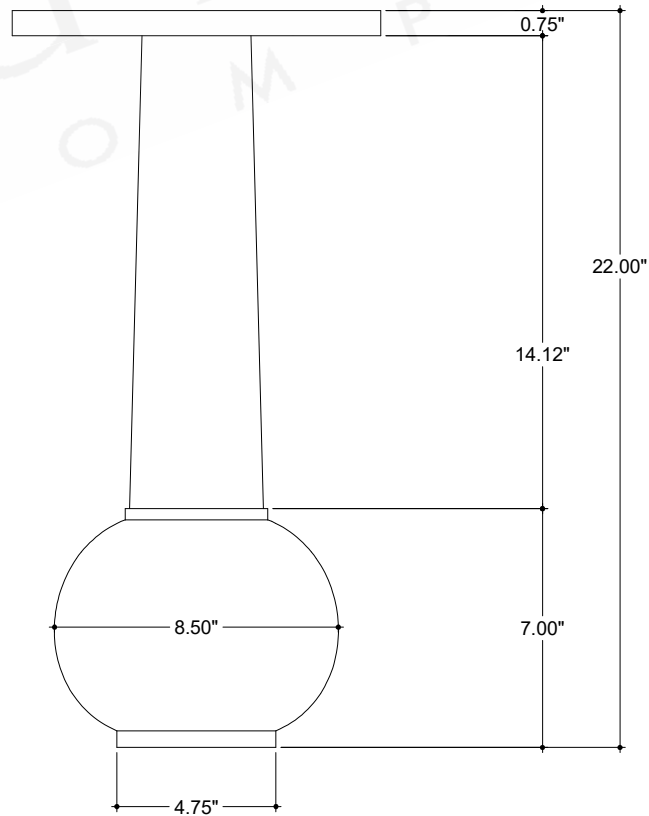

ITEM: 3000-0307

Overall Dimensions

Diameter: 11"

Height: 22"

TOP VIEW

FRONT VIEW