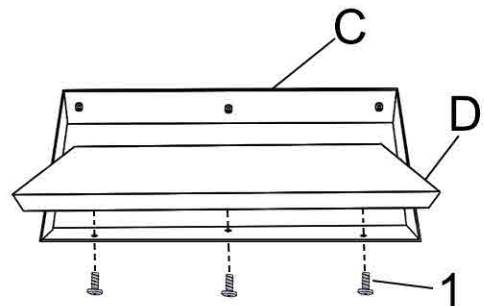

ASSEMBLY INSTRUCTIONS

ITEM NO: 217031

Parts required

1		Bolt	Φ6*12MM	6pcs
2		Allen wrench		1pc

B		1pc
C		1pc
D		1pc

A		1pc
---	---	-----

1.

2.