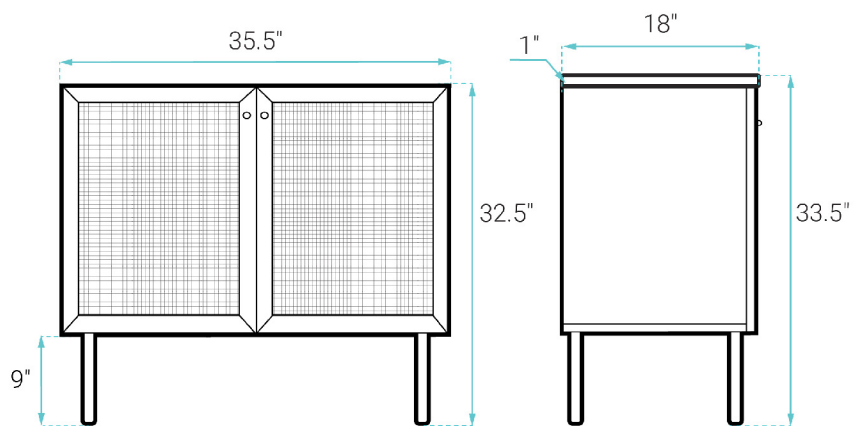

INSTALLATION:

Freestanding, assembly required

COLORS & FINISHES:

- Oak: SM-BV663
- Black: SM-BV663B
- Dark Walnut: SM-BV663WN
- Natural Oak: SM-BV663NO
- White Oak: SM-BV663W

SPECIFICATIONS:

N.W: 76 lb.

W: 36.5" x D: 18.5" x H: 33.5"

Inner Sink: D: 10.5" x W: 19.5" x H: 5"

INCLUDED PARTS:

- Freestanding Vanity: SM-BV663WN-C
- Vanity Top Sink: SM-VT336-3MB
- Leg: SM-BVP07WN
- Cabinet Hardware: SM-BVP09

REQUIRED PARTS:

- Sink Drain*
- Drain Trap*
- Faucet*
- Water Supply Lines