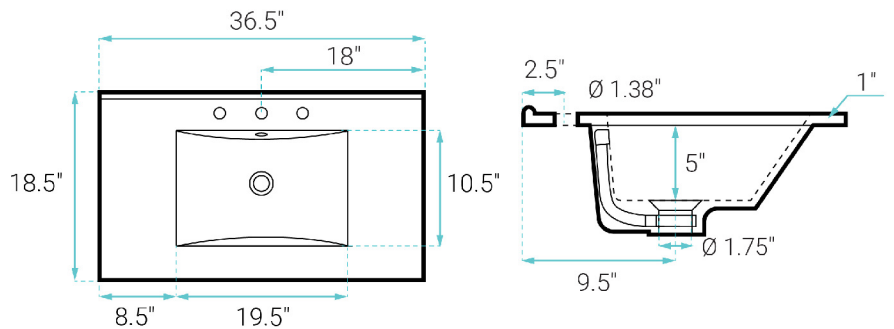

Classé

Swiss Madison®
well made forever

Freestanding Vanity SM-BV663WN-3MB

FEATURES:

- Sleek, freestanding design
- Glazed ceramic, single sink
- Standard 1.75" drain hole
- Standard 1.38" faucet hole
- Chrome-finish overflow
- Wooden legs

INSTALLATION:

Freestanding, assembly required

COLORS & FINISHES:

- Oak: SM-BV663
- Black: SM-BV663B
- Dark Walnut: SM-BV663WN
- Natural Oak: SM-BV663NO
- White Oak: SM-BV663W

SPECIFICATIONS:

N.W: 76 lb.

W: 36.5" x D: 18.5" x H: 33.5"

Inner Sink: D: 10.5" x W: 19.5" x H: 5"

INCLUDED PARTS:

- Freestanding Vanity: SM-BV663WN-C
- Vanity Top Sink: SM-VT336-3MB
- Leg: SM-BVP07WN
- Cabinet Hardware: SM-BVP09

REQUIRED PARTS:

- Sink Drain*
- Drain Trap*
- Faucet*
- Water Supply Lines