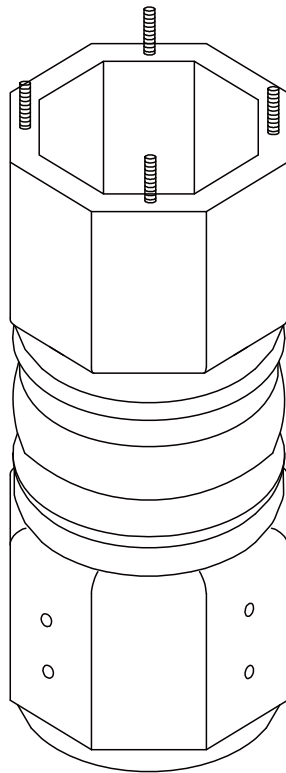

homestyles[®]

88 5178 301

Round Table

IMPORTANT

Carefully remove all the parts from the carton and place them individually on a soft cloth to prevent scratches or other damage.

Carefully and strictly follow these assembly instructions to ensure a completed product as designed.

Do not use power tools above 8 volts to assemble.

Part List

C.
Post
1 pc.

For assembly see instructions in carton 88 5178 302.

Home Styles Customer Service: www.homestyles-furniture.com,
servicedesk@homestyles-furniture.com, 888-680-7460, 877-831-0319