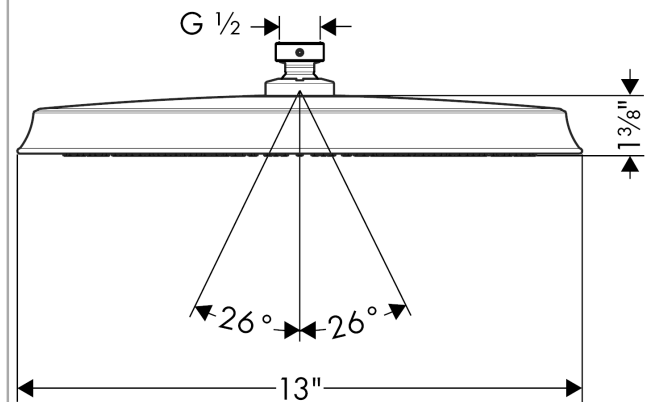

Raindance Classic
Showerhead 300 1-Jet, 2.5 GPM
 Finishes : **chrome** Part no. : **28428001**

Description

Features

- 225 no-clog spray channels
- Spray modes: RainAir
- Flow: 2.5 GPM (9.5 L/Min)
- Fully-finished matching spray face

Item details

List Price \$ 998.00

Technology

Compliance

Product image

Scale drawing

Raindance Classic
Showerhead 300 1-Jet, 2.5 GPM
Finishes : **chrome** Part no. : **28428001**

Exploded drawing

Year of production: >06/09

Raindance Classic
Showerhead 300 1-Jet, 2.5 GPM
 Finishes : **chrome** Part no. : **28428001**

Spare parts list

Year of production: >**06/09**

Pos.	Description	Part no.	Price	PU
1	filter packing	88649000	-	1