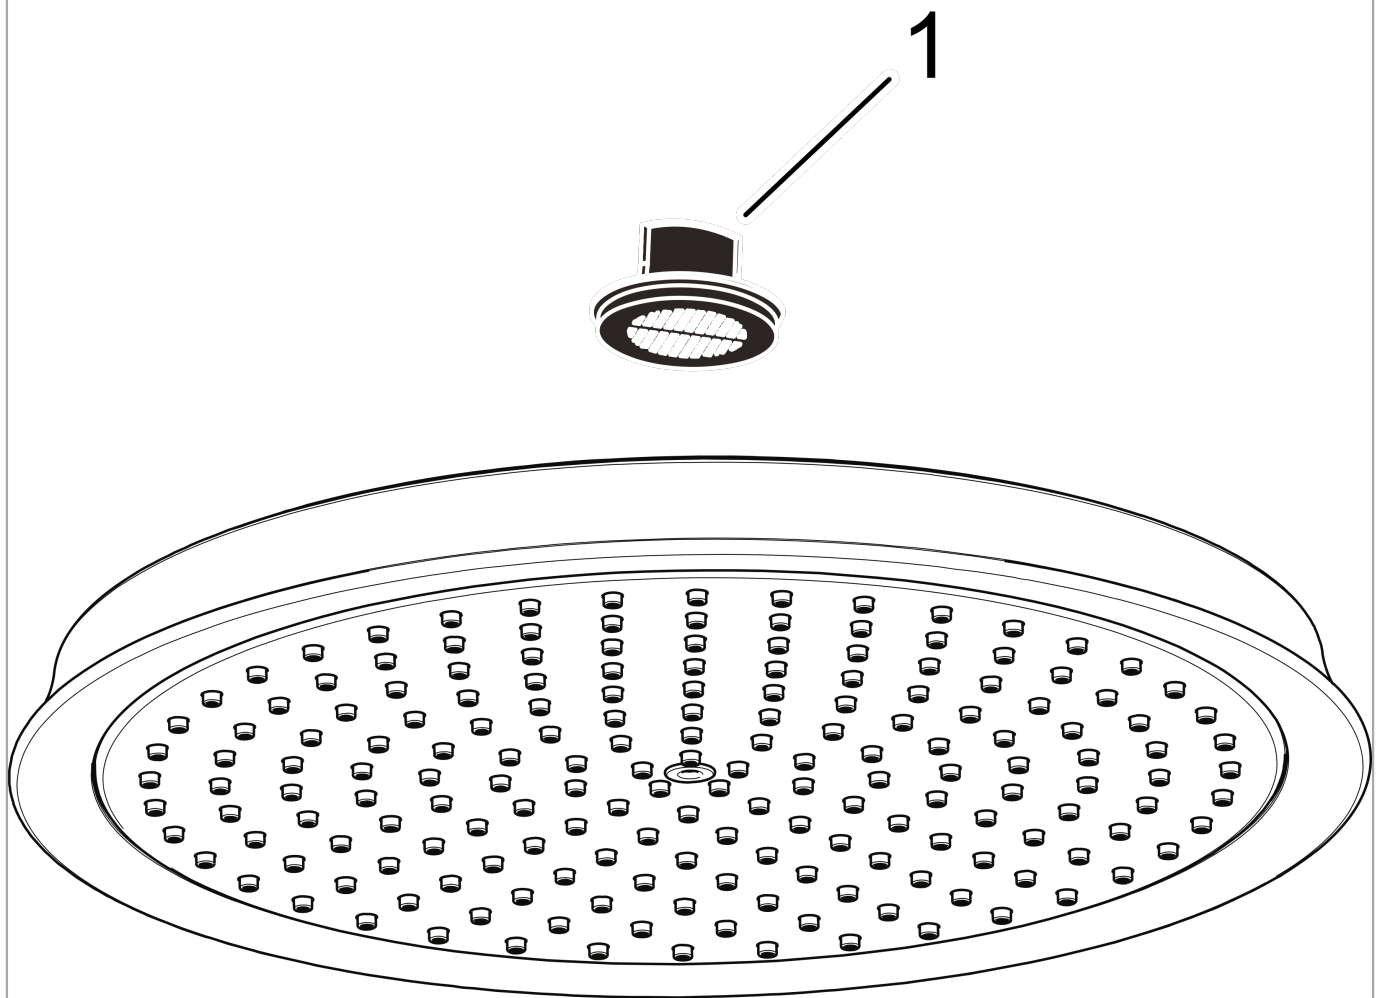

Raindance Classic
Showerhead 300 1-Jet, 2.5 GPM
 Finishes : **chrome** Part no. : **28428001**

Description

Features

- 225 no-clog spray channels
- Spray modes: RainAir
- Flow: 2.5 GPM (9.5 L/Min)
- Fully-finished matching spray face

Item details

List Price \$ 998.00

Technology

Compliance

Product image

Scale drawing

Raindance Classic
Showerhead 300 1-Jet, 2.5 GPM
Finishes : **chrome** Part no. : **28428001**

Exploded drawing

Year of production: >06/09

Raindance Classic
Showerhead 300 1-Jet, 2.5 GPM
 Finishes : **chrome** Part no. : **28428001**

Spare parts list

Year of production: >**06/09**

Pos.	Description	Part no.	Price	PU
1	filter packing	88649000	-	1