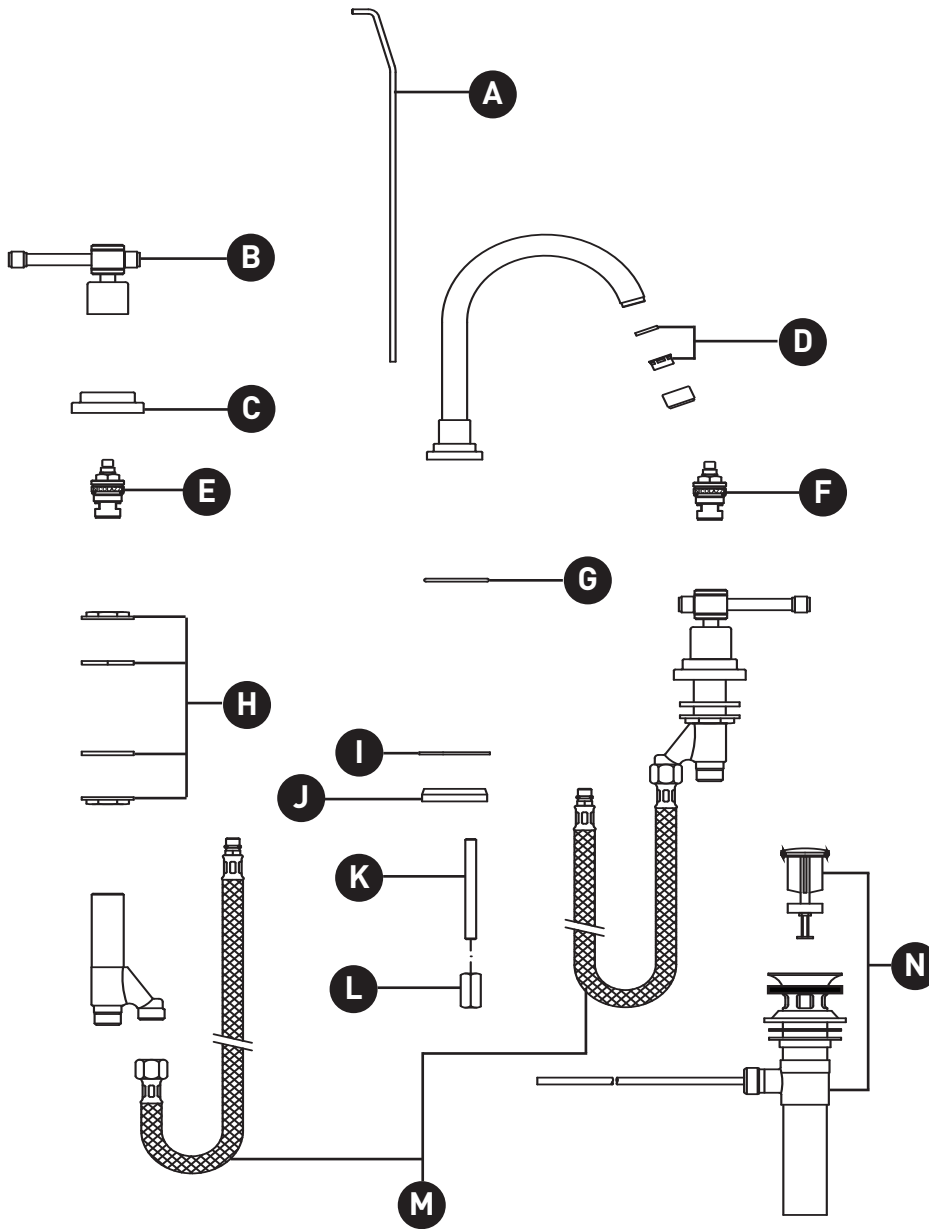

ORDER BY PART NUMBER

## ILLUSTRATED PARTS

### CP08D3IL

CAMPO™ Widespread Lavatory Faucet With C-Spout

ID	Kit Number	Finish
*A	C7334	See below
*B	C7656IL	See below
*C	C7238	See below
D	C7086.12	N/A
E	C7075-1CC	N/A
F	C7075-2C	N/A
G	C7586.78	N/A
H	NZSDVLV	N/A
I	C7585.10	N/A
J	C7282PF	N/A
K	C7555	N/A
L	C7260.7	N/A
M	C7089SP	N/A
*N	C7324M	See below

### CP08D3IL

CAMPO™ Llave con dos manerales con boquilla en C para lavabo

ID	Referencia del kit	Acabado
*A	C7334	See below
*B	C76561L	See below
*C	C7238	See below
D	C7086.12	N/A
E	C7075-1CC	N/A
F	C7075-2C	N/A
G	C7586.78	N/A
H	NZSDVLV	N/A
I	C7585.10	N/A
J	C7282PF	N/A
K	C7555	N/A
L	C7260.7	N/A
M	C7089SP	N/A
*N	C7324M	See below