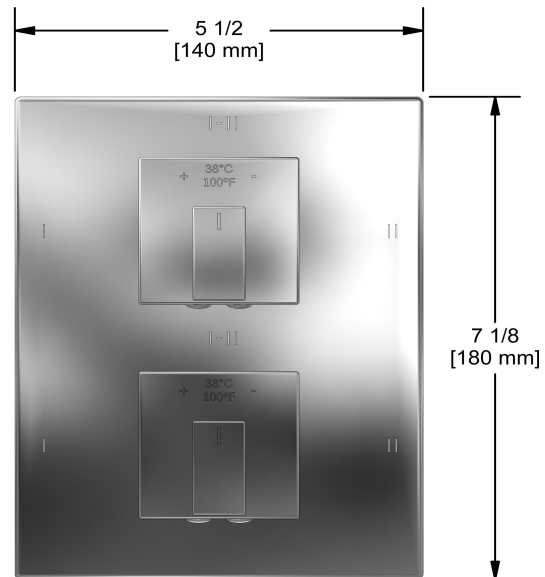

Sizes, models and finishes may differ from those presented.

Warranty

This **Riobel Inc.** product you have purchased carries a Limited Lifetime Warranty on the chrome, PVD finish, blacks and all working parts and is guaranteed from the initial purchase date against all manufacturing defects. All other finishes, including plastic components, are guaranteed for one year. All electric and/or electronic parts are covered by a 5-year limited warranty.

Customer Service

Ontario, West Canada : 888-287-5354 Quebec, Maritimes, United States : 866-473-8442

2020.11.07