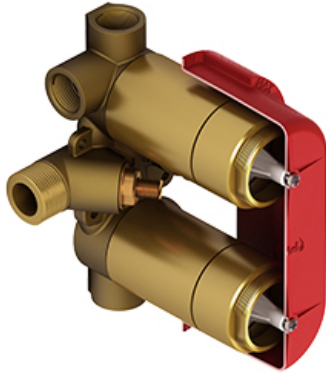

Customer Service

Ontario, West Canada : 888-287-5354 Quebec, Maritimes, United States : 866-473-8442

2020.11.07

4-way Type T/P 3/4" coaxial valve rough
R46

Specifications

Descriptions

- Rough only
- 3/4" inlet male NPT
- Must be supplied with minimum 3/4" PEX , 3/4" EXPANSION PEX or 1/2" copper
- Four 1/2" outlets female NPT
- Service valves
- Test cap
- TXX46XX or TXX88XX trim required to complete