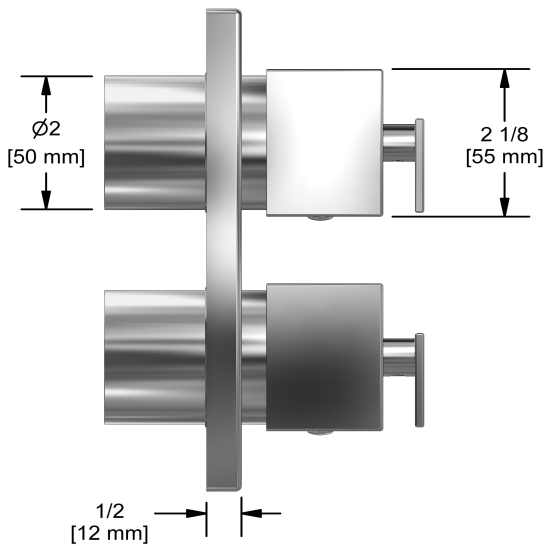

Sizes, models and finishes may differ from those presented.

Warranty

This **Riobel Inc.** product you have purchased carries a Limited Lifetime Warranty on the chrome, PVD finish, blacks and all working parts and is guaranteed from the initial purchase date against all manufacturing defects. All other finishes, including plastic components, are guaranteed for one year. All electric and/or electronic parts are covered by a 5-year limited warranty.

Customer Service

Ontario, West Canada : 888-287-5354 Quebec, Maritimes, United States : 866-473-8442

2020.11.07