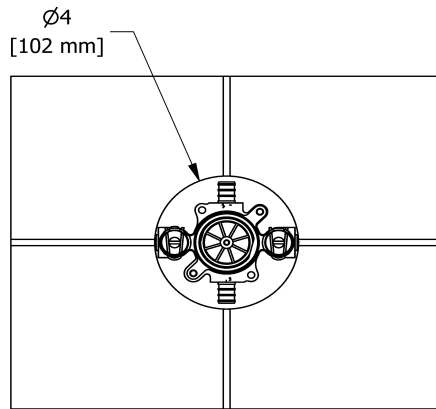

Certifications

- CSA B125.1
- ASME A112.18.1
- ASSE 1016
- CMR248 Approval

UPC®