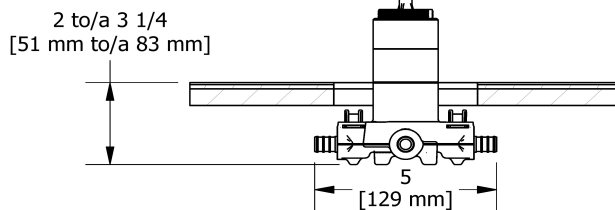

Certifications

- CSA B125.1
- ASME A112.18.1
- ASSE 1016
- CMR248 Approval

UPC®