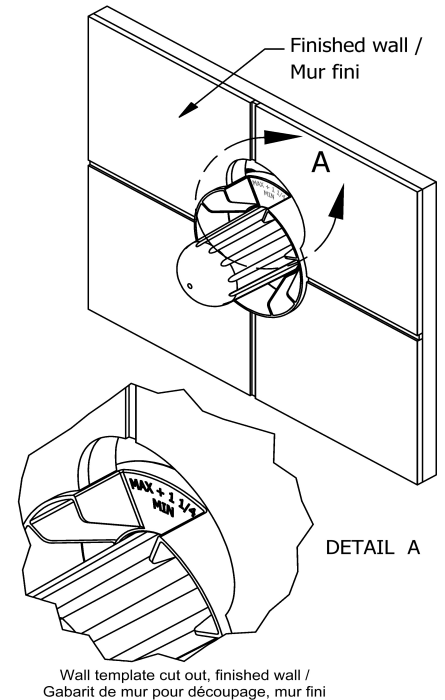

Certifications

- CSA B125.1
- ASME A112.18.1
- ASSE 1016
- CMR248 Approval

UPC®