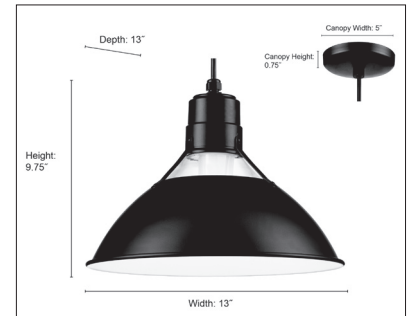

R SERIES

RGCC13

13" GLASS CONE CORD HUNG ONE LIGHT SHADE

RGCC13 FINISH

- SB - Satin Black

DIMENSIONS

Width	13"
Height	9.75"
Depth	13"
Canopy Width	5"
Canopy Height	0.75"
Wire	144"
Weight	2.89 lbs

MATERIAL

Aluminum

GLASS

Clear

LAMPING

# Bulbs	1-Medium
Bulb Base	Medium (E26)
Watts per Bulb	100W
Voltage	120V
Total Wattage	100W
Bulbs Included	No

CERTIFICATION

ETL Listed	Damp Location

WARRANTY

5 Year Product Warranty

RGCC13-SB

Note: All finishes on outdoor lighting must be properly maintained and treated. Therefore, we suggest cleaning with a regular application of finish preserving & renewing products such as Rejuvenate.

Timeless Lighting For Any Space

Millennium

Millennium Lighting • 105 Declaration Drive • McDonough, GA 30253 • www.millenniumlighting.com