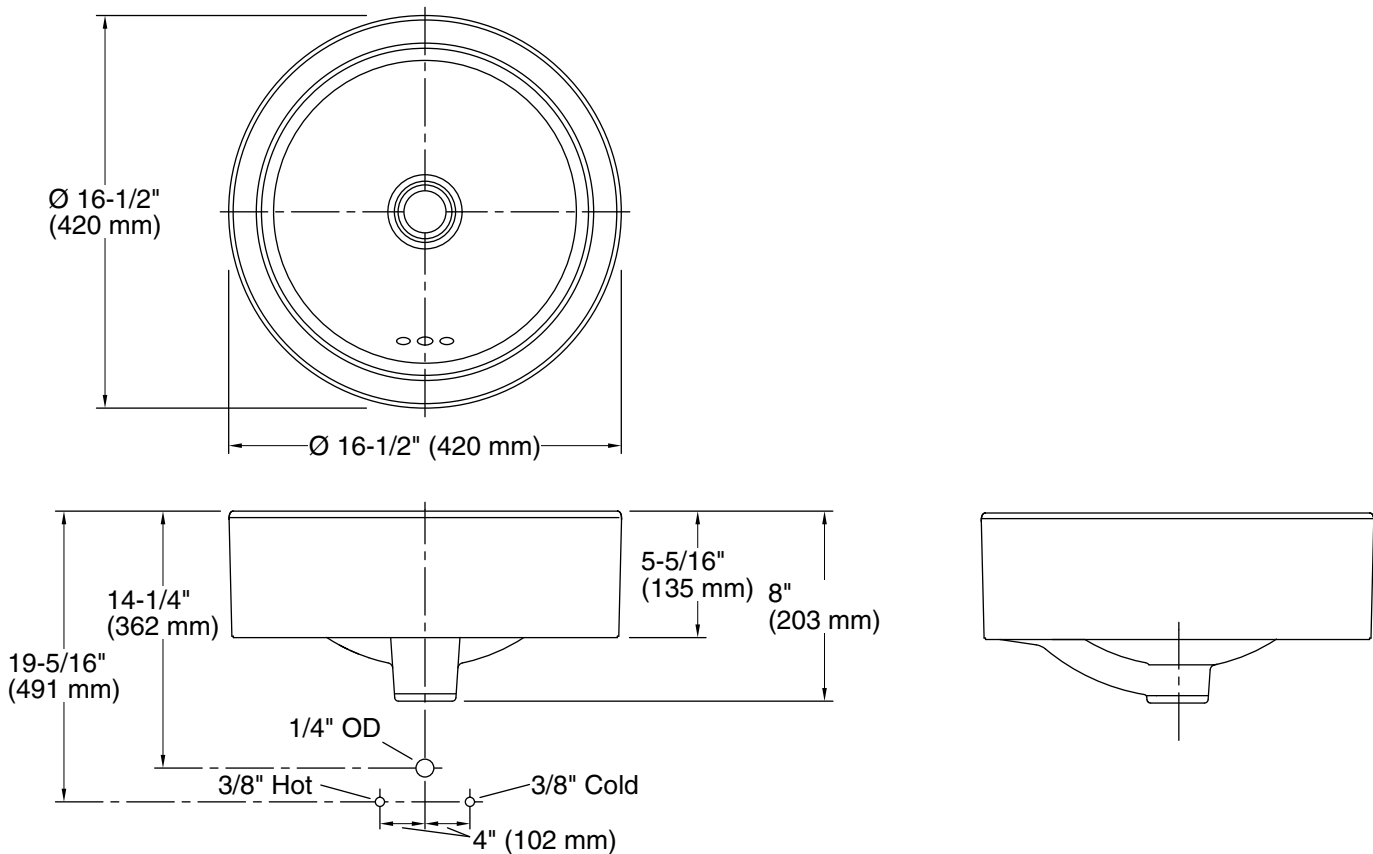

Vox®

16-1/2" round vessel bathroom sink
K-14800

Features

- No faucet holes; requires wall- or counter-mount faucet
- Overflow drain

Material

- Vitreous china

Installation

- Vessel

See website for detailed warranty information.

Available Colors/Finishes

Color tiles intended for reference only.

Color Code Description

	0	White
	96	Biscuit

Technical Information

All product dimensions are nominal.

Basin configuration:	Single Bowl
Bowl area:	Water depth: 5-3/4" (146 mm)
With overflow:	Yes
Drain hole:	1-3/4" (44 mm)
Template:	1144643-7, required, included

Notes

Install this product according to the installation instructions.