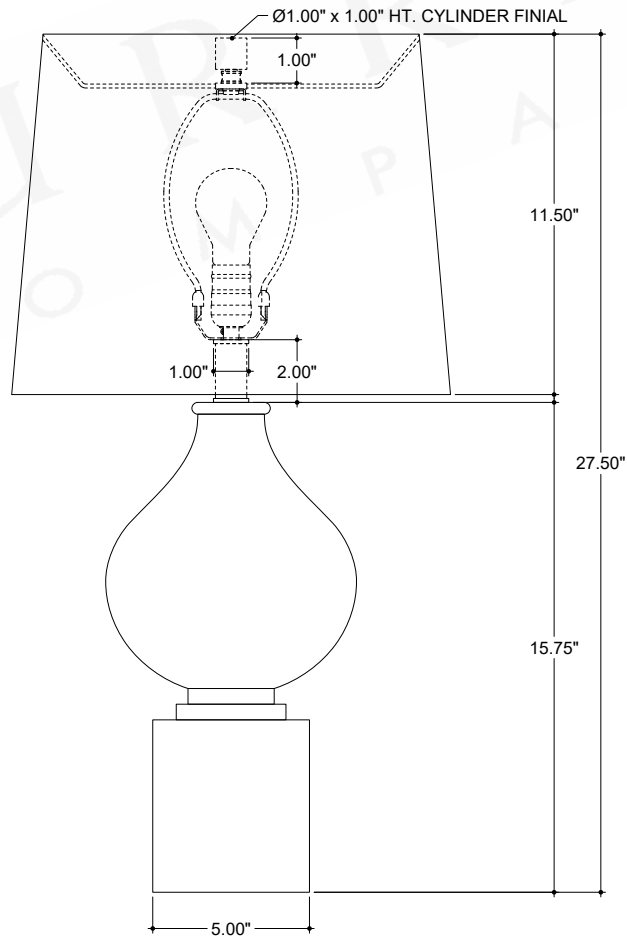

ITEM: 6000-0984

Overall Dimensions

Height: 27.5"

Diameter: 14"

TOP VIEW

FRONT VIEW