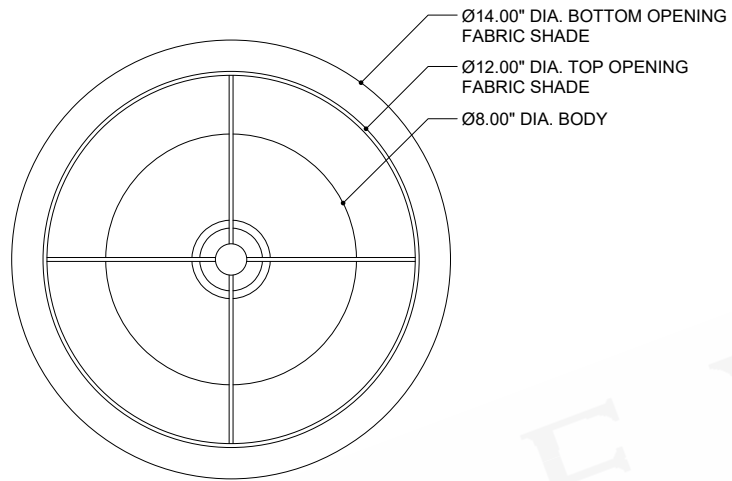

ITEM: 6000-0984

Overall Dimensions

Height: 27.5"

Diameter: 14"

TOP VIEW

FRONT VIEW