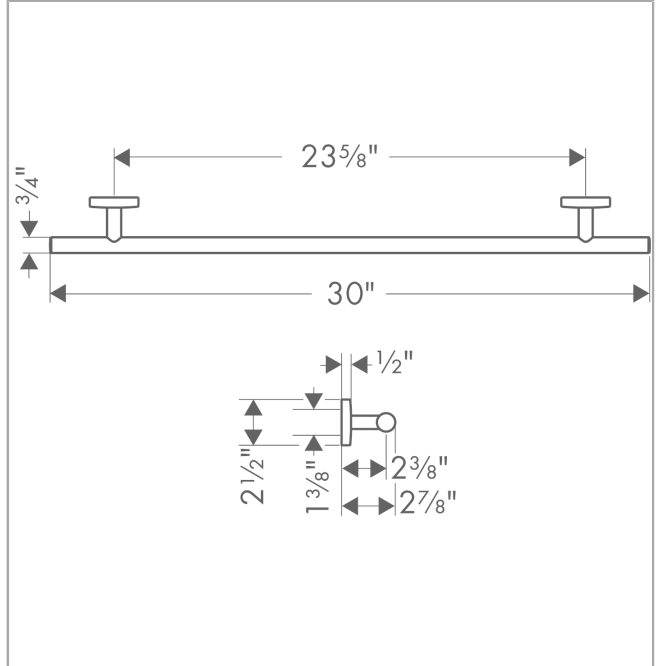

Logis

Towel Bar, 24"

Finishes : **chrome** Part no. : **40516000**

Description

Features

- Brass
- Wall-mounted
- Metal holder

Item details

List Price \$ 125.00

Product image

Scale drawing

Logis

Towel Bar, 24"

Finishes : **chrome** Part no. : **40516000**

Exploded drawing

Year of production: >09/08

Logis

Towel Bar, 24"

Finishes : **chrome** Part no. : **40516000**

Spare parts list

Year of production: >09/08

Pos.	Description	Part no.	Price	PU
1	escutcheon	95108000	-	1
2	support element	98539000	-	1
3	hollow set screw M4x4	98540000	-	1
4	mounting set	96179000	-	1