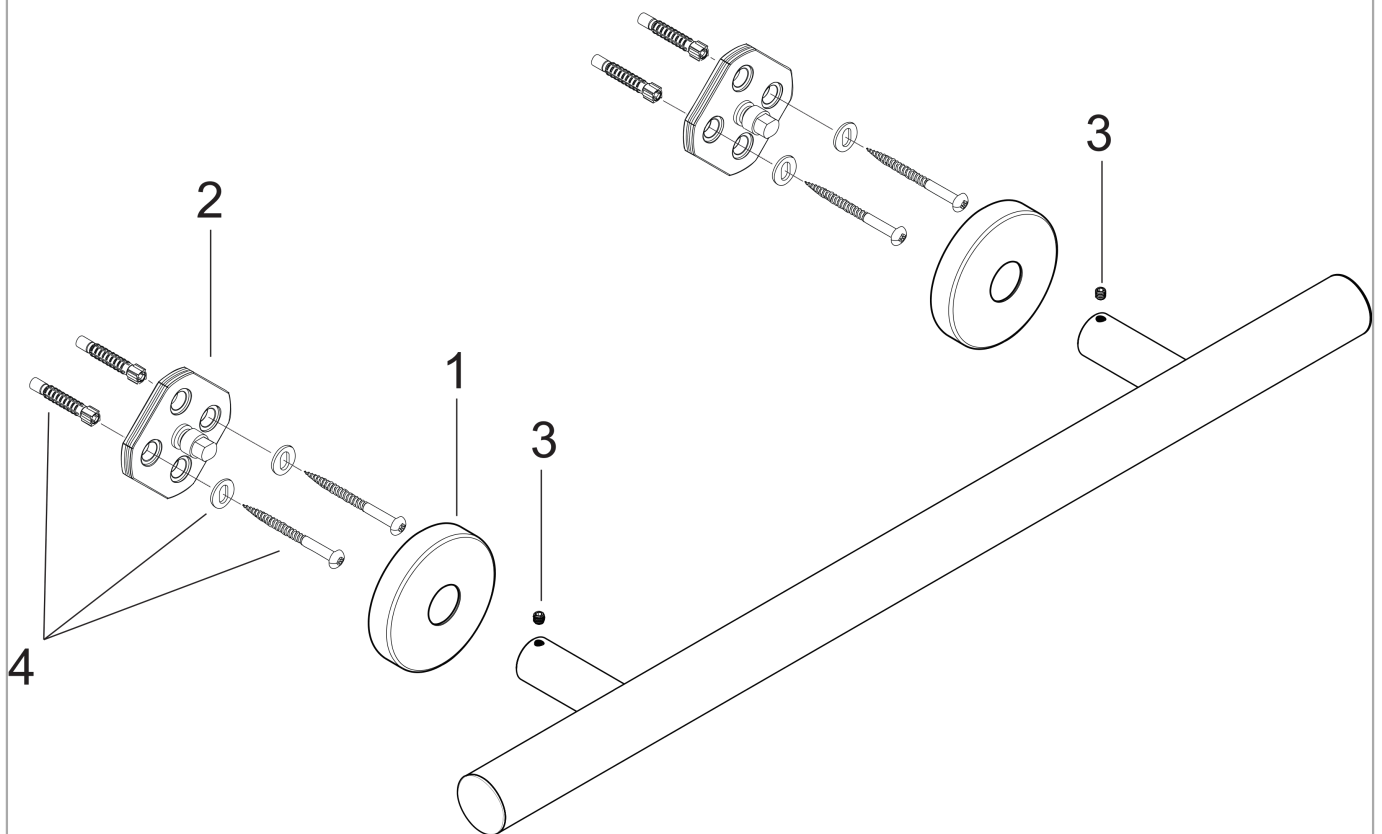

Logis

Towel Bar, 24"

Finishes : **chrome** Part no. : **40516000**

Description

Features

- Brass
- Wall-mounted
- Metal holder

Item details

List Price \$ 125.00

Product image

Scale drawing

Logis

Towel Bar, 24"

Finishes : **chrome** Part no. : **40516000**

Exploded drawing

Year of production: >09/08

Logis

Towel Bar, 24"

Finishes : **chrome** Part no. : **40516000**

Spare parts list

Year of production: >09/08

Pos.	Description	Part no.	Price	PU
1	escutcheon	95108000	-	1
2	support element	98539000	-	1
3	hollow set screw M4x4	98540000	-	1
4	mounting set	96179000	-	1