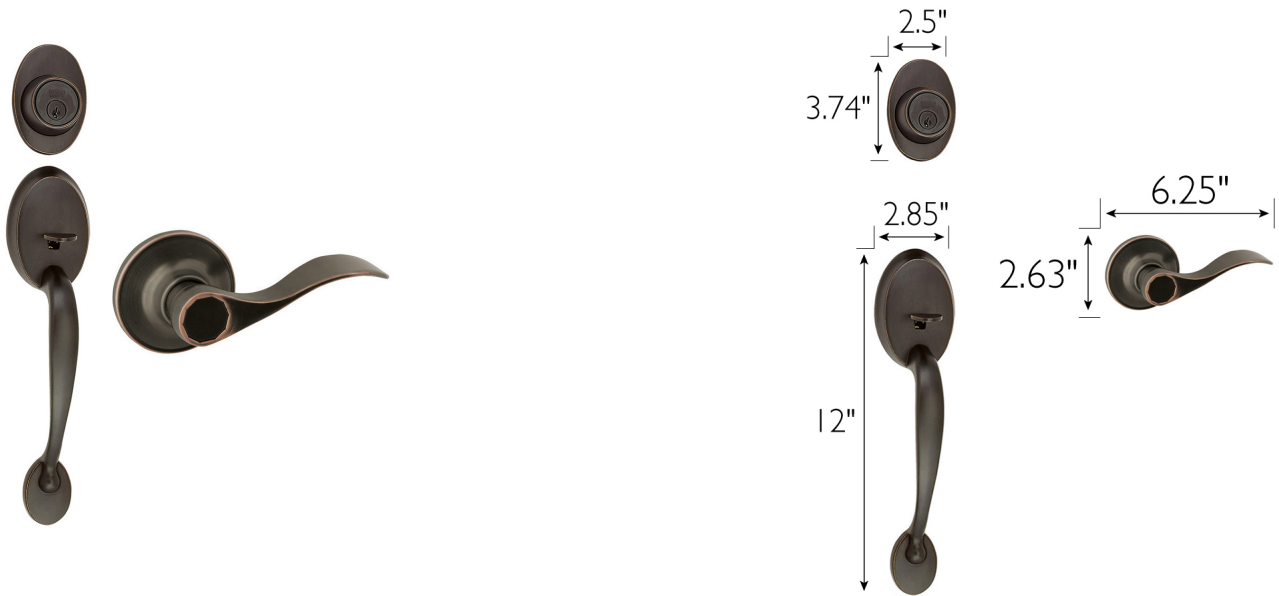

Coventry 2-Way Adjustable Entry Door Handle Set with Lever Oil Rubbed Bronze

SPECIFICATIONS

MATERIAL CONSTRUCTION:	Brass	KEYWAY:	KW
LOCK FUNCTION:	Entry Handleset	REMOVABLE CORE:	No
DEADBOLT FUNCTION:	N/A	LATCH FACEPLATE I:	Round Corner
EXTERIOR MAX PROJECTION:	1.94"	LATCH BACKSET:	Adj: 2-3/8" - 2-3/4"
INTERIOR MAX PROJECTION:	1.94"	LATCH TYPE:	2 Way (fixed faceplate)
KOB VS. LEVER:	Lever	LATCHBOLT THROW DISTANCE:	0.5"
KNOB DIMENSIONS:	N/A	# PINS IN CYLINDER:	5
LEVER LENGTH:	3.67"	ANTI-BUMP PIN INSTALLED:	Yes
ROSE DIMENSIONS:	2.63" H x 2.63" W x 2.63" D	# KEYS INCLUDED:	2
ROSETTE / ESCUTCHEON SHAPE:	Round	SPINDLE TYPE:	Half-Moon
CROSS BORE:	2.13"	MOUNTING HARDWARE INCLUDED:	Yes
EDGE BORE:	1"	TOOLS NEEDED FOR INSTALLATION:	Phillips Screwdriver
HANDING:	Reversible	ASSEMBLED WEIGHT:	4.27 lbs.
REKEYABLE?:	Yes		