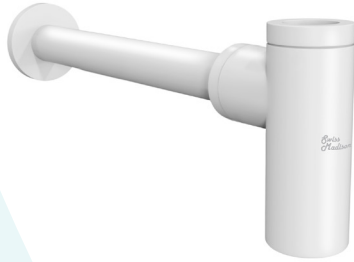

Sink Accessories

Swiss Madison®
well made forever

Bottle Trap Drain

SM-BT01MW

Features:

- Durable brass
- Adjustable outlet pipe
- Removable trap plug

Colors & Finishes:

- Chrome: SM-BT01C
- Gold: SM-BT01G
- Matte Black: SM-BT01MB
- Matte White: SM-BT01MW

Specifications:

- N.W: 1.32 lb.
- L: 13" x W: 2" x H: 5 1/4"

Included Parts:

- Bottle Trap Drain: SM-BT01MW

Compatible Parts (sold separately):

- Swiss Madison Pop-Up Drain*
- * Style and color options available