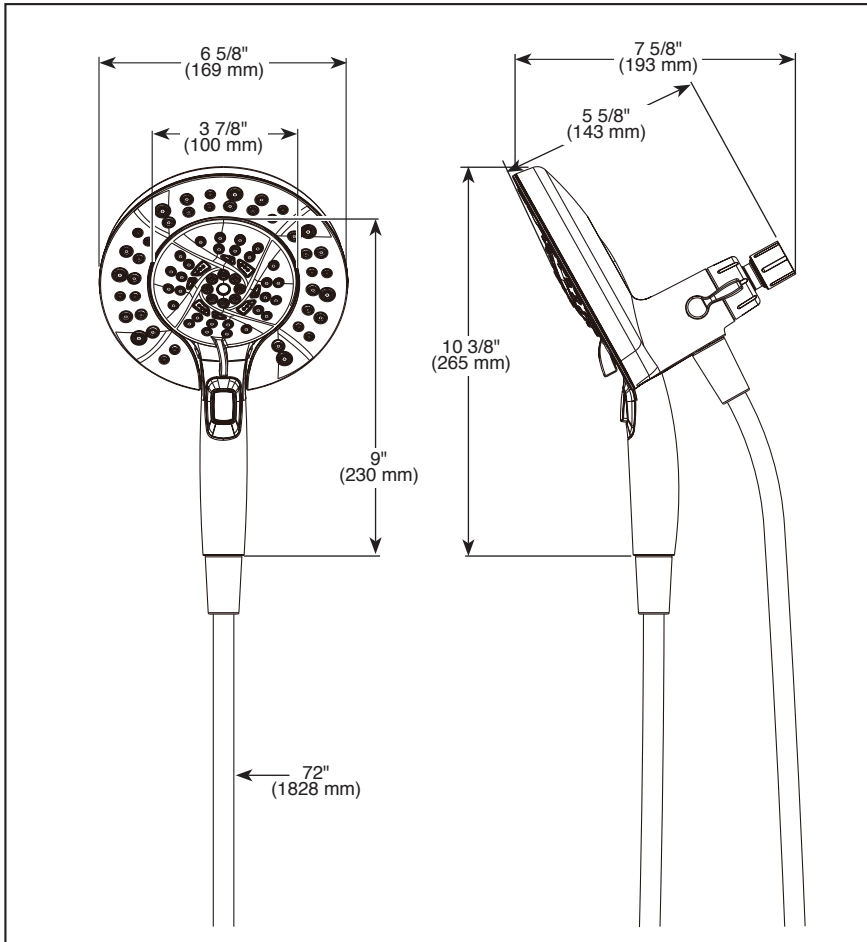

75585▲

Submitted Model No.: _____

Specific Features: _____

▲ Designate proper finish suffix

see what Delta can do™

IN2ITION®

- 2-In-1 Shower
- 5-Spray Setting Hand Shower

FEATURES:

- Touch-Clean® Nozzles

STANDARD SPECIFICATIONS:

- Max flow rate 1.75 gpm at 80 psi, 6.6 L/min @ 550 kPa
- Integrated hand shower docks securely into shower head when not in use
- 3-Way diverter allows for single or shared operation of shower head and hand shower
- Change hand shower spray modes with easy turn dial
- Pause hand shower flow with push button pause in handle – pause is a non-positive shut-off
- 72" (1828 mm) stainless steel hose (Chrome, SN finishes)
- 72" (1828 mm) UltraFlex® hose (RB, BL finishes)
- Ball connector swivel angle is 32° (16° per side)