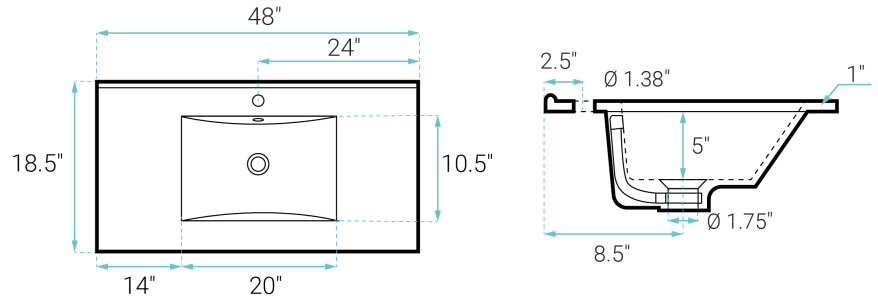

Arles

Swiss Madison®
well made forever

Freestanding Vanity SM-BV811

FEATURES:

- Sleek, freestanding design
- Glazed ceramic, single sink
- Standard 1.75" drain hole
- Standard 1.38" faucet holes
- Chrome-finish overflow
- Woven rattan cabinet doors

INSTALLATION:

Freestanding, assembly required

COLORS & FINISHES:

■ Honey: SM-BV811

SPECIFICATIONS:

N.W: 107 lb.

W: 48" x D: 18.5" x H: 35.5"

Inner Sink: D: 10.5" x W: 20" x H: 5"