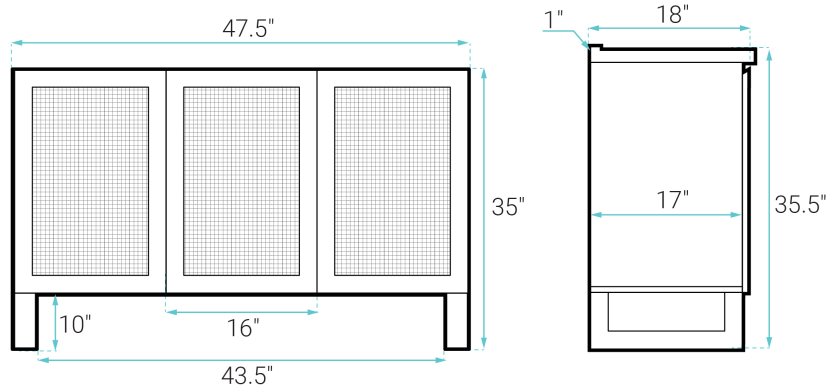

INSTALLATION:

Freestanding, assembly required

COLORS & FINISHES:

■ Honey: SM-BV811

SPECIFICATIONS:

N.W: 107 lb.

W: 48" x D: 18.5" x H: 35.5"

Inner Sink: D: 10.5" x W: 20" x H: 5"