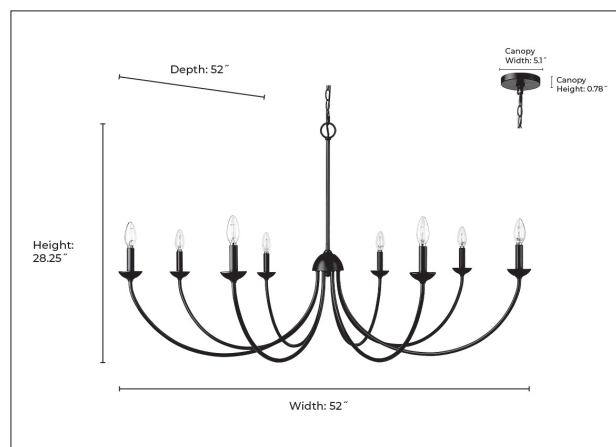

12408 PN

Millennium Lighting
105 Declaration Drive
McDonough, GA 30253
www.millenniumlighting.com