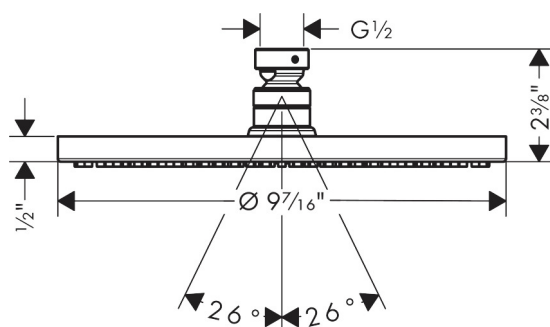

Brand	hansgrohe
Art. Name	Raindance S Showerhead 240 1-Jet PowderRain, 1.75 GPM
Art. Nr.	04927670
Surface	matte black
Pos.	1

Product Picture

Drawing

Technology

Features

- Spray modes: PowderRain
- Flow: 1.75 GPM (6.6 L/Min)