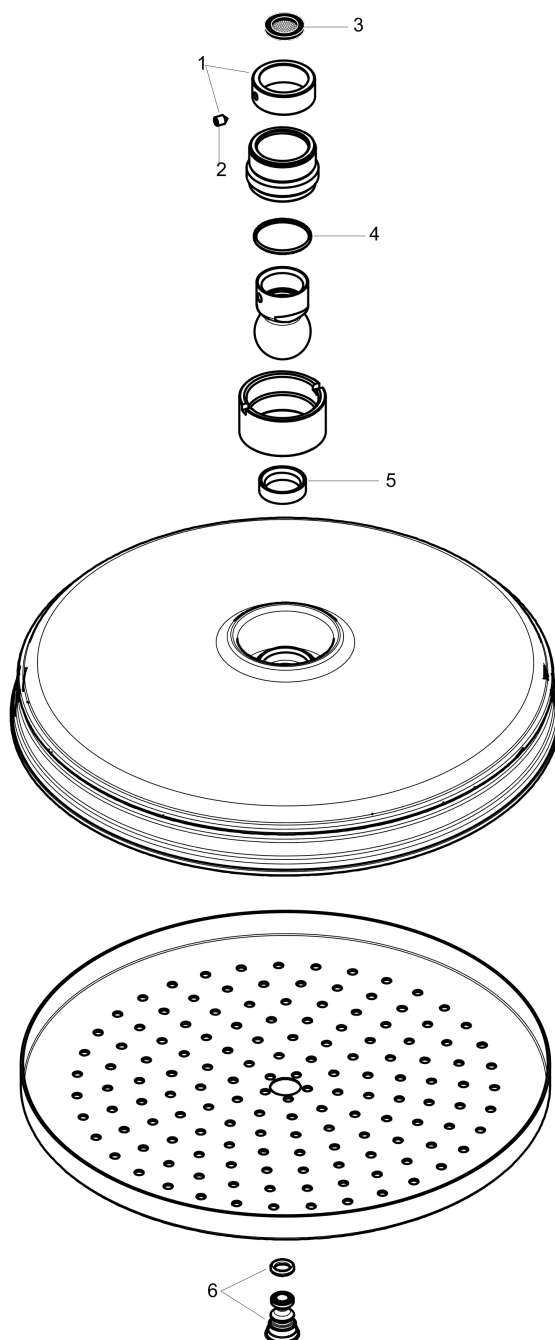

AXOR Montreux
Showerhead 240 1-Jet, 1.75 GPM
Finishes : **chrome** Part no. : **28374001**

Description

Features

- Spray modes: Rain
- 140 no-clog spray channels
- Flow: 1.75 GPM (6.6 L/Min)
- Fully-finished matching spray face
- Spray face removable for cleaning

Technology

Product image

Scale drawing

AXOR Montreux
Showerhead 240 1-Jet, 1.75 GPM
Finishes : **chrome** Part no. : **28374001**

Exploded drawing

Year of production: >01/18

AXOR Montreux
Showerhead 240 1-Jet, 1.75 GPM
 Finishes : **chrome** Part no. : **28374001**

Spare parts list

Year of production: >01/18

Pos.	Description	Part no.	PC	PU
1	lock washer	98942000	0	1
2	hollow set screw M4x6	97767000	0	1
3	filter packing	94246000	0	1
4	lever collar	97536000	0	1
5	seal	97606000	0	1
6	air jet (Eco)	95795000	0	1