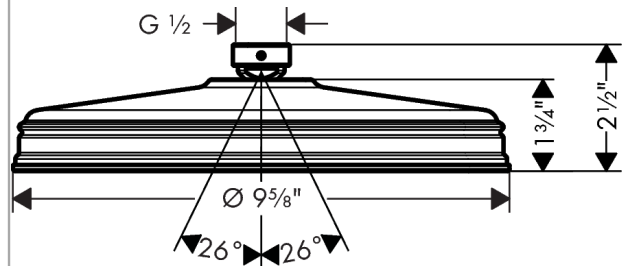

AXOR Montreux
Showerhead 240 1-Jet, 1.75 GPM
Finishes : **chrome** Part no. : **28374001**

Description

Features

- Spray modes: Rain
- 140 no-clog spray channels
- Flow: 1.75 GPM (6.6 L/Min)
- Fully-finished matching spray face
- Spray face removable for cleaning

Technology

Product image

Scale drawing

AXOR Montreux
Showerhead 240 1-Jet, 1.75 GPM
Finishes : **chrome** Part no. : **28374001**

Exploded drawing

Year of production: >01/18

AXOR Montreux
Showerhead 240 1-Jet, 1.75 GPM
 Finishes : **chrome** Part no. : **28374001**