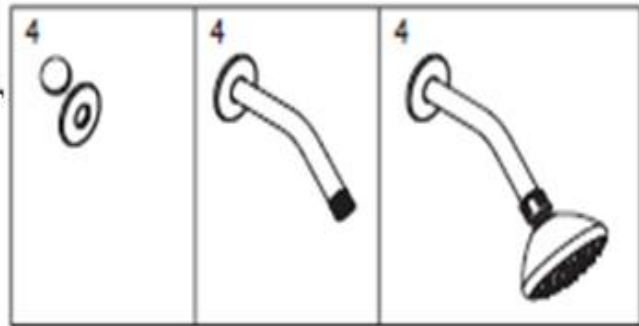

522508, 522516, 522524, 522532, 522540, 522557, 522698,

SHOWER HEAD INSTALLATION

Thread shower head onto shower arm.

REMEMBER TO WRAP
THREADED CONNECTIONS
WITH TEFLON TAPE OR JOINT
COMPOUND.