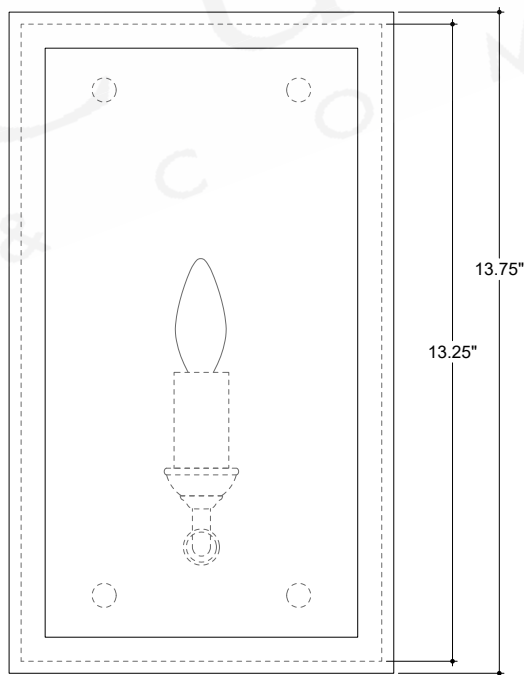

ITEM: 5500-0053

Overall Dimensions

Height: 13.75"
Width: 8"
Depth: 5"

TOP VIEW

FRONT VIEW

SIDE VIEW