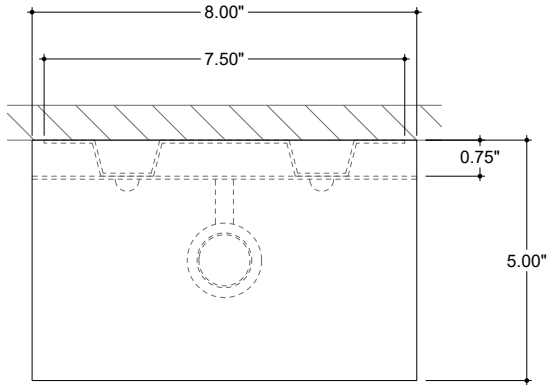

ITEM: 5500-0053

Overall Dimensions

Height: 13.75"
Width: 8"
Depth: 5"

TOP VIEW

FRONT VIEW

SIDE VIEW