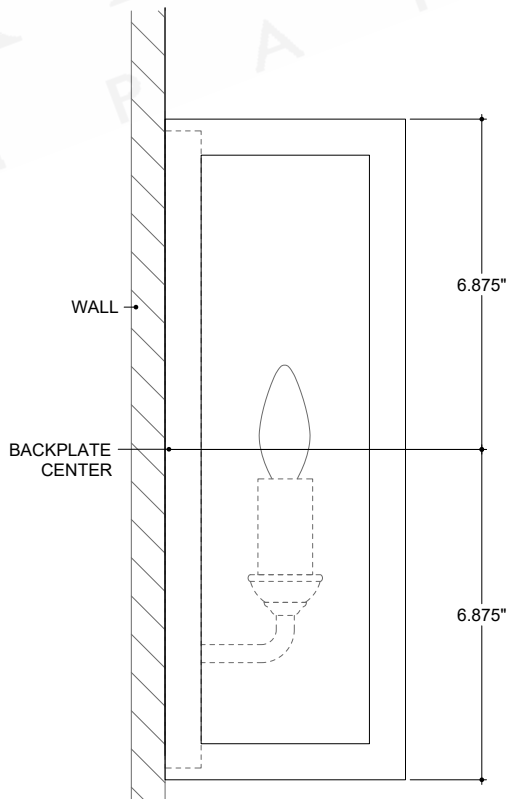

ITEM: 5500-0053

Overall Dimensions

Height: 13.75"
Width: 8"
Depth: 5"

TOP VIEW

FRONT VIEW

SIDE VIEW