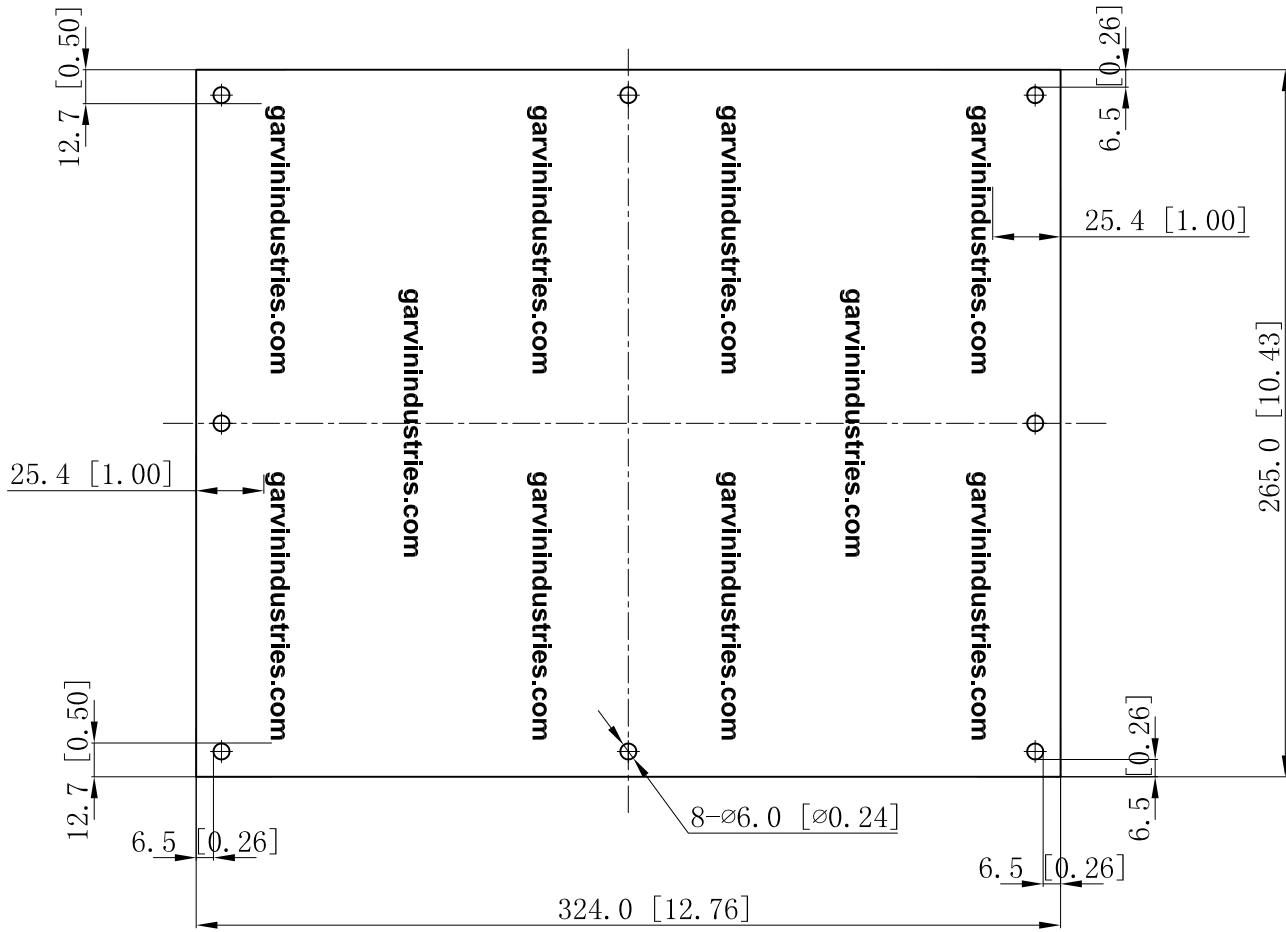

SIDES	BOTTOM
Material:PC-0.02", The font color:Blue,Pantone # 281;	

This data sheet is for reference only .GARVIN INDUSTRIES reserves the right to make changes to the design without prior notice.

DESCRIPTION
TRADE REFERENCE TERMS

STANDARD PACKING

<h1>GARVIN INDUSTRIES</h1>		
TITLE		
SIZE	DWG NO.	REV
A4	TLPS	B
DATA SHEET		
www.garvinindustries.com		