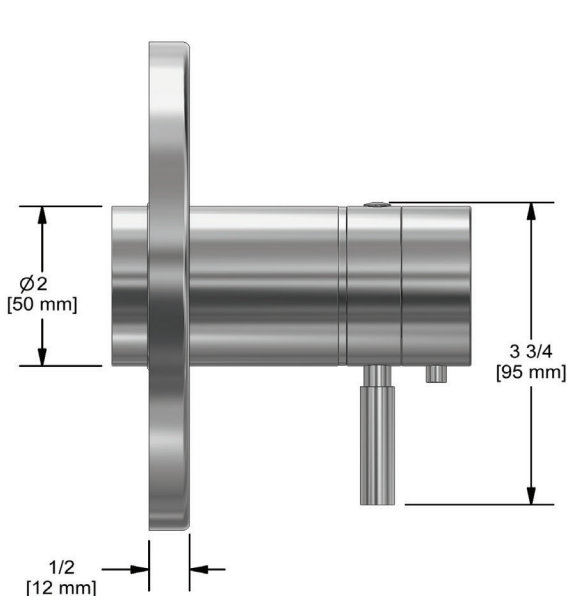

SPECIFICATIONS

DESCRIPTION

- Combines both thermostatic and pressure balance technologies
- "Set it and forget it" temperature control
- Temperature and volume control with diverter
- 2 dedicated functions and 1 shared function
- R23 Rough-in valve sold separately
- Extension kits available, 1 1/4" EXT23KIT114 and 3/4" EXT23KIT34

Riu™

1/2" Therm & Pressure Balance Trim With 3 Functions

MODEL: TRUTM23

UPC® ADA ♿

For warranty or additional information, contact:

U.S.A.
houseofrohl.com/support
1-800-777-9762

QUEBEC / MARITIMES / WESTERN CANADA
QUÉBEC / MARITIMES / OUEST CANADIEN
QUEBEC / MARITIMOS / CANADA OCCIDENTAL
houseofrohl.ca/support
1-866-473-8442