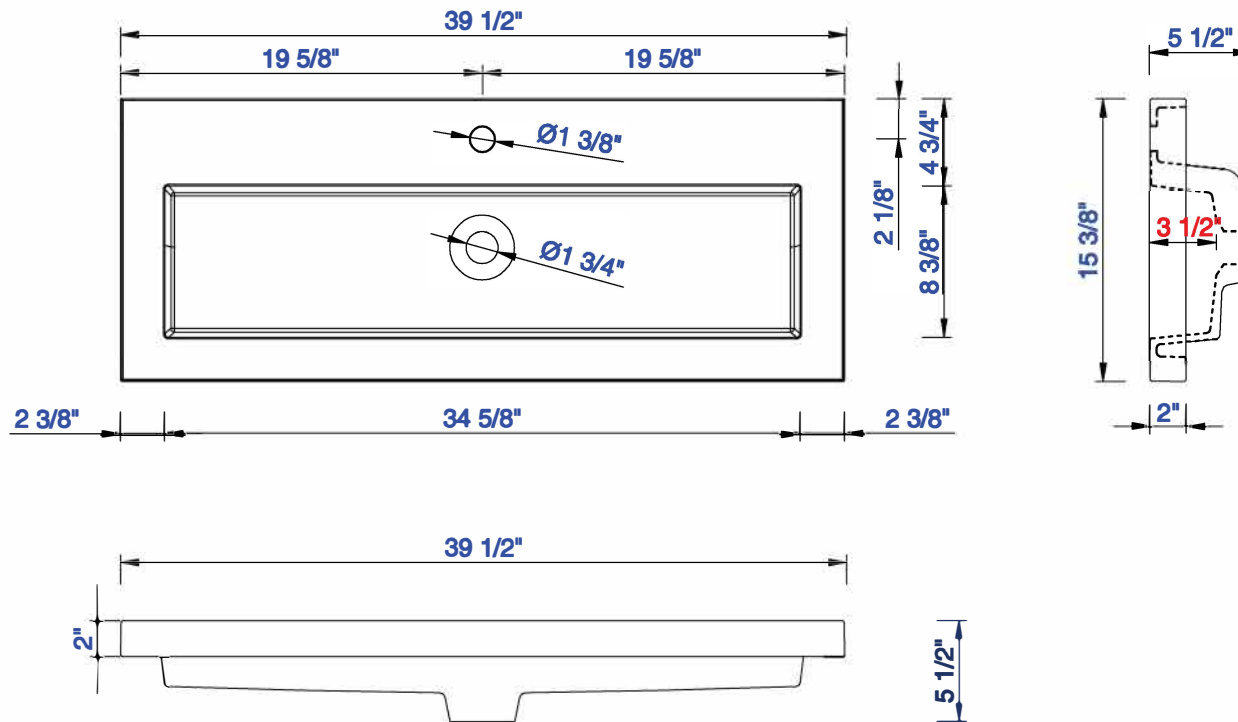

39 3/8"

Item Number:
CSP-S4016-WG

JAMES MARTIN

VANITIES™

CSP 31 1/2" Countertop with
Integrated Basin Sink
Diagrams with Dimensions
page 01 of 01

1003mm

Item Number:
CSP-S4016-WG

JAMES MARTIN

VANITIES™

CSP 1003mm Countertop with
Integrated Basin Sink
Diagrams with Dimensions
page 01 of 01