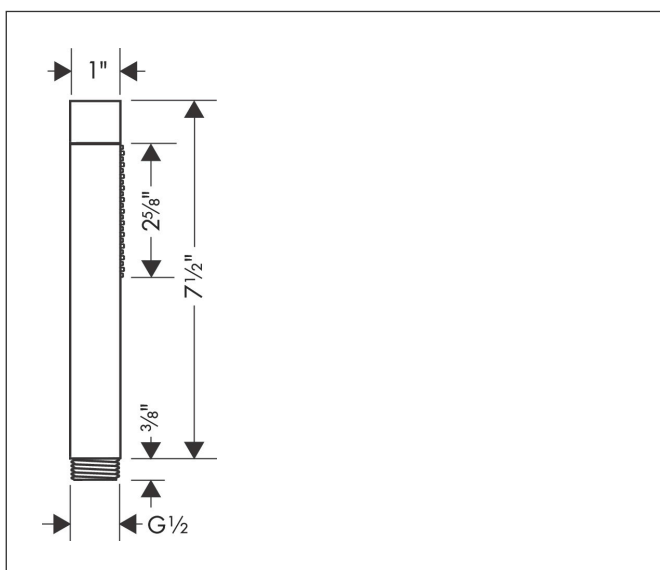

Brand AXOR
 Art. Name **AXOR Starck** Baton Handshower 2-Jet, 2.5 GPM
 Art. Nr. 28532341
 Surface brushed black chrome
 Pos. 1

Product Picture

Features

- Spray modes: Rain, Mono
- 82 no-clog spray channels
- Continuous spray mode adjustment
- Spray face finish: Grey
- Flow: 2.5 GPM (9.5 L/Min)

Drawing

Technology

Spray Types