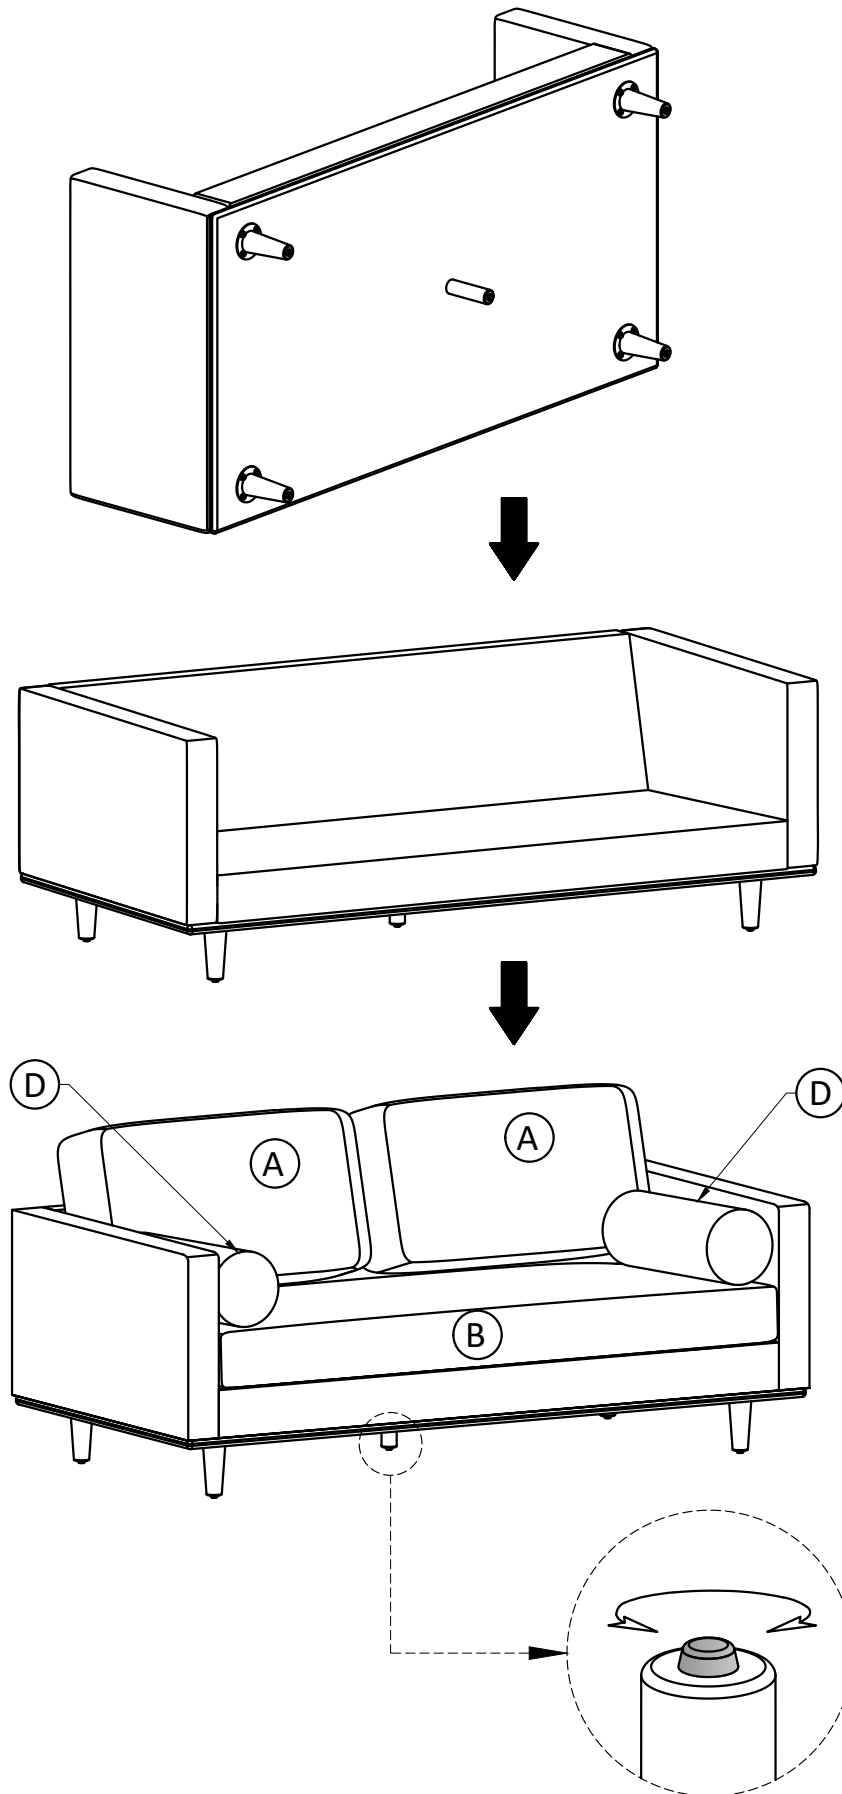

WASHER
Ø16 / Ø6 X 1 mm
QTY 16

4

ALLEN KEY
QTY 1

Step 1

1. Attach Legs (E) to Sofa Seat (C) using Bolts (1), Lock Washers (2) and Washers (3) through guide holes.
2. Use Allen Key (4) to tighten Bolts. Do not over-tighten.
3. Attach Leg (F) to Sofa Seat (C).

Step 2

Note: Leveler on bottom of leg can be adjusted if floor is uneven.