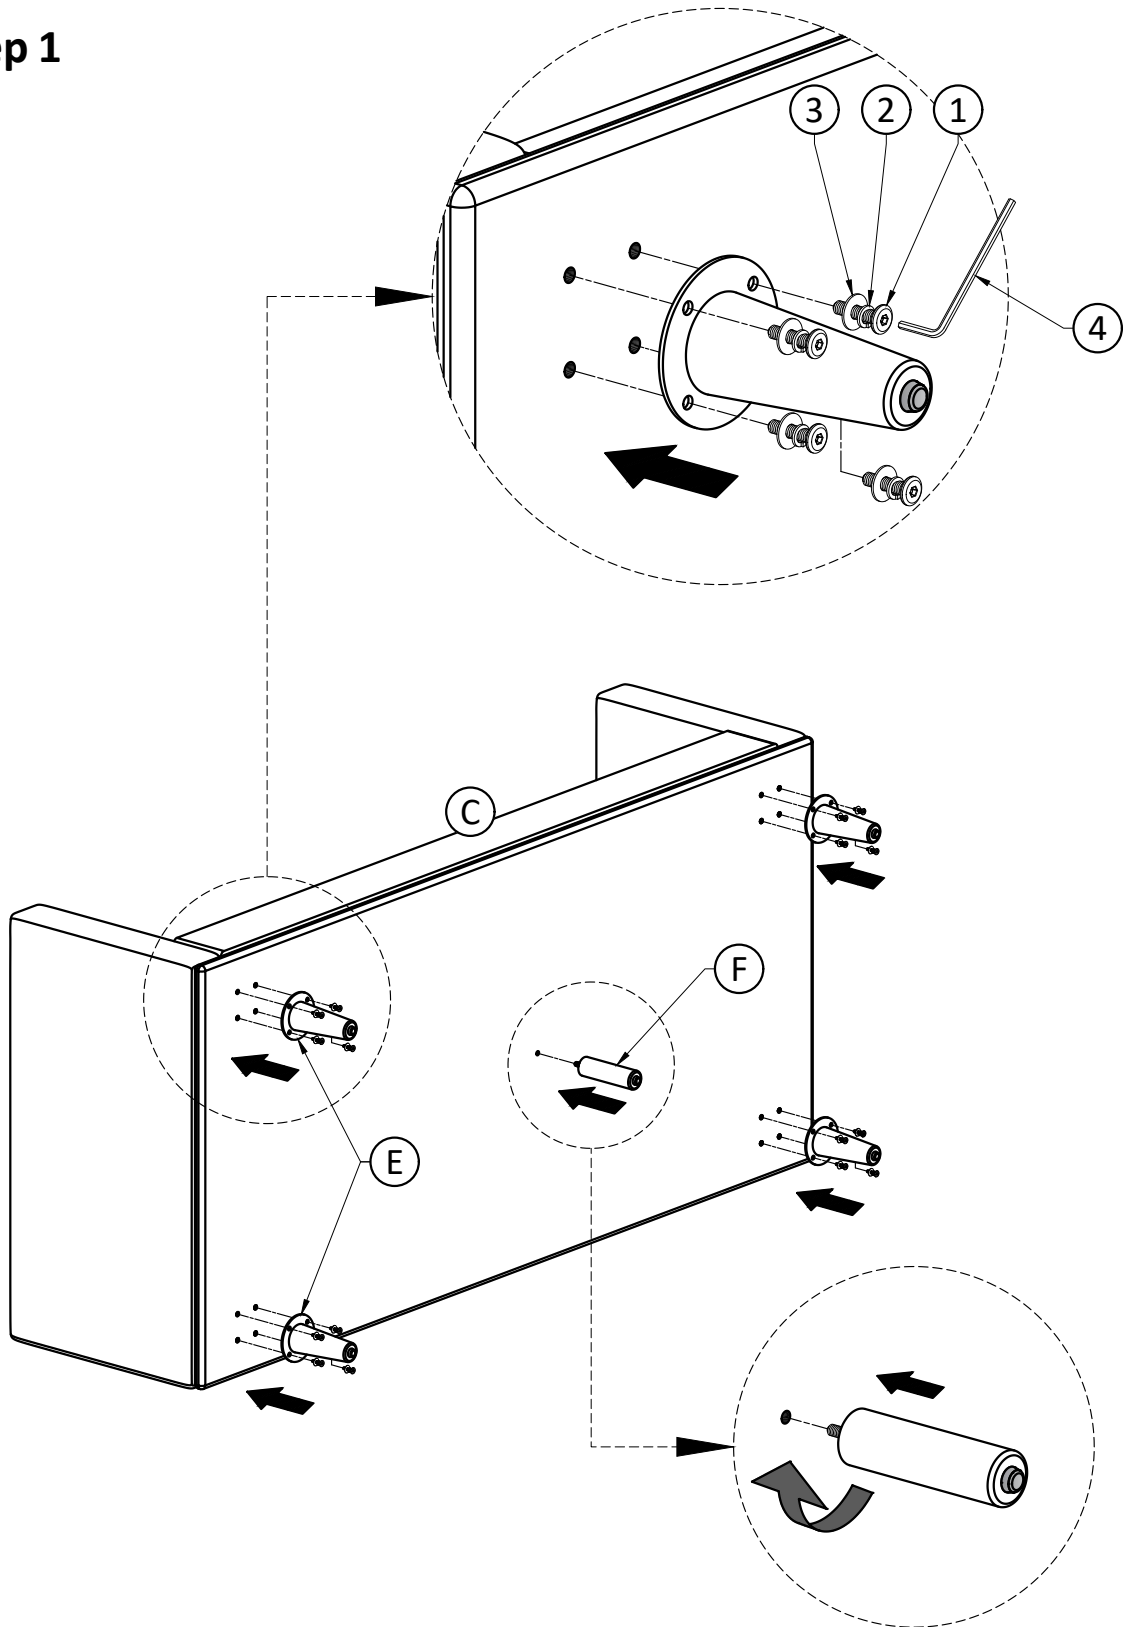

WASHER
Ø16 / Ø6 X 1 mm
QTY 16

4

ALLEN KEY
QTY 1

Step 1

1. Attach Legs (E) to Sofa Seat (C) using Bolts (1), Lock Washers (2) and Washers (3) through guide holes.
2. Use Allen Key (4) to tighten Bolts. Do not over-tighten.
3. Attach Leg (F) to Sofa Seat (C).

Step 2

Note: Leveler on bottom of leg can be adjusted if floor is uneven.