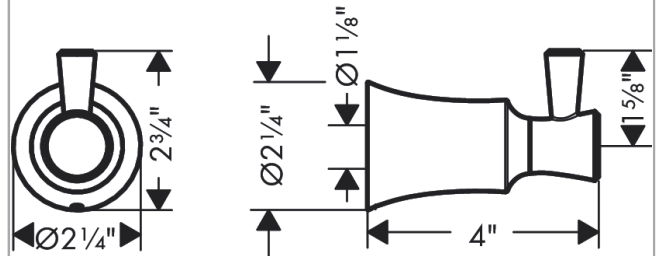

**Joleena
Hook**

Finishes : **brushed nickel** Part no. : **04788820**

Description

Features

- Wall-mounted
- Metal holder

Item details

List Price \$ 33.00

Compliance

Product image

Scale drawing

Joleena
Hook

Finishes : **brushed nickel** Part no. : **04788820**

Exploded drawing

Year of production: >09/19

Joleena

Hook

Finishes : **brushed nickel** Part no. : **04788820**

Spare parts list

Year of production: **>09/19**

Pos.	Description	Part no.	Price	PU
1	support element	93551000	-	1