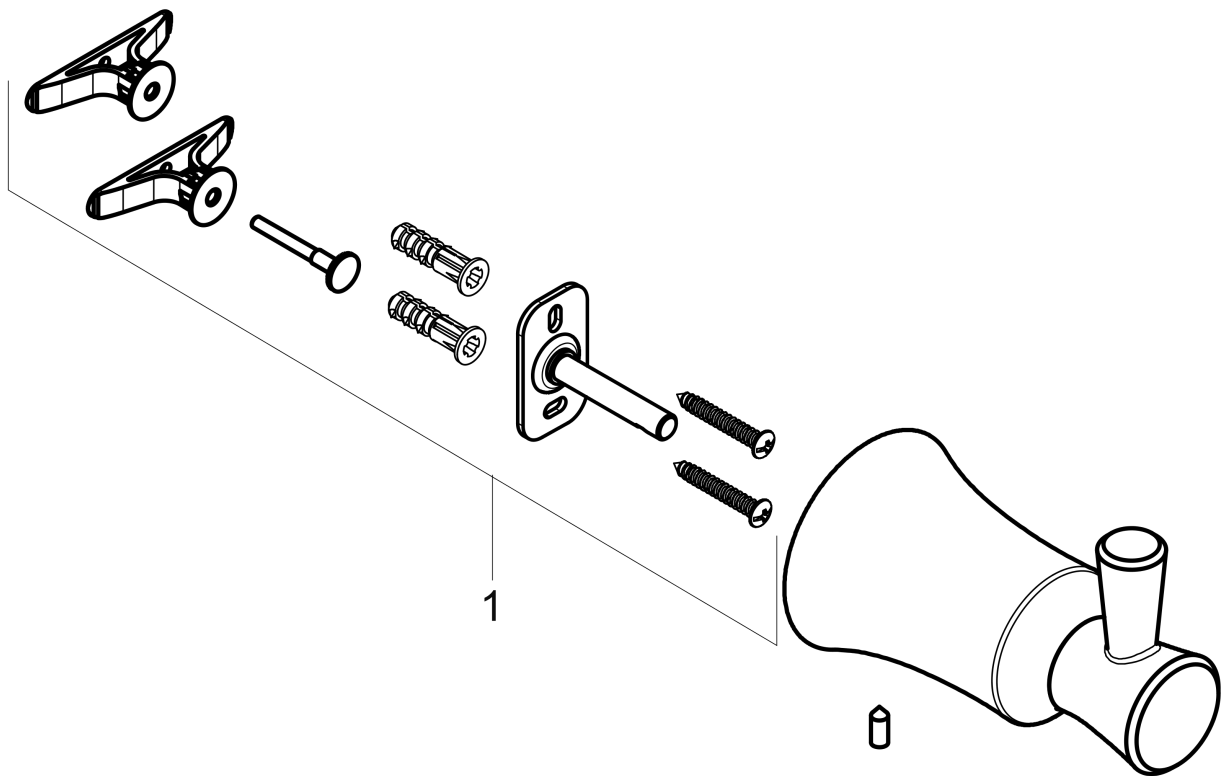

**Joleena
Hook**

Finishes : **brushed nickel** Part no. : **04788820**

Description

Features

- Wall-mounted
- Metal holder

Item details

List Price \$ 33.00

Compliance

Product image

Scale drawing

Joleena
Hook

Finishes : **brushed nickel** Part no. : **04788820**

Exploded drawing

Year of production: >09/19

Joleena

Hook

Finishes : **brushed nickel** Part no. : **04788820**

Spare parts list

Year of production: **>09/19**

Pos.	Description	Part no.	Price	PU
1	support element	93551000	-	1