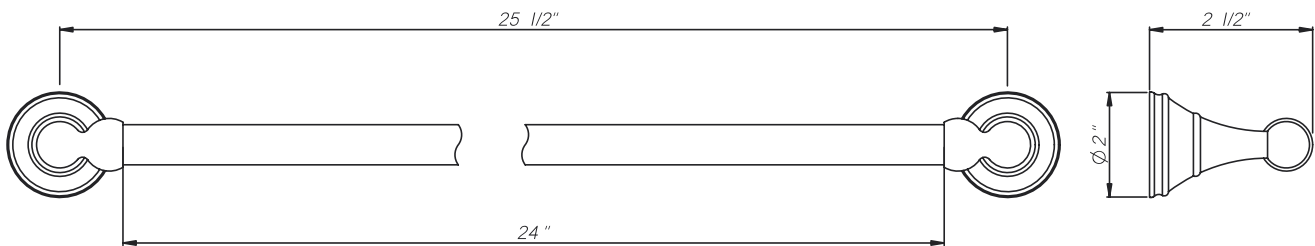

Georgian Era™

Porte-serviette 26"

MODÈLES: U.6641

For warranty or additional information, contact:

U.S.A.
houseofrohl.com/support
1-800-777-9762

QUEBEC / MARITIMES / WESTERN CANADA
QUÉBEC / MARITIMES / OUEST CANADIEN
QUEBEC / MARITIMOS / CANADA OCCIDENTAL
houseofrohl.ca/support
1-866-473-8442