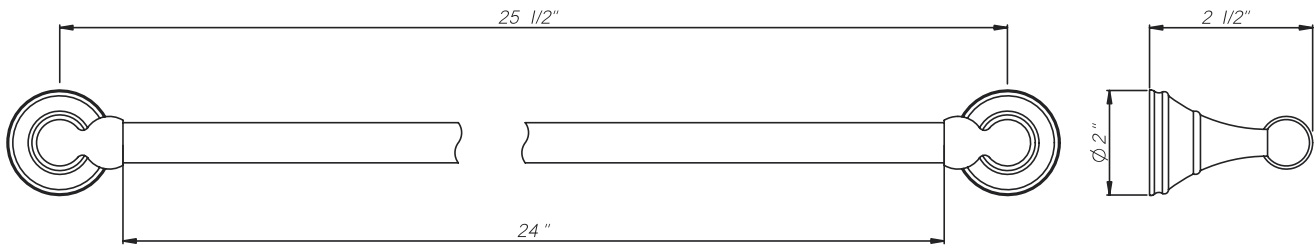

ESPECIFICACIONES

DESCRIPCIÓN

- La longitud se puede reducir

GARANTÍA

- La mayoría de los productos o piezas cuentan con "Garantías limitadas" contra defectos de fabricación. Para los clientes de EE. UU., visite houseofrohl.com/support y para los clientes canadienses, visite houseofrohl.ca/support para conocer la garantía completa del producto y el acabado.

Georgian Era™

Toallero de 26"

MODELOS: U.6641

For warranty or additional information, contact:

U.S.A.
houseofrohl.com/support
1-800-777-9762

QUEBEC / MARITIMES / WESTERN CANADA
QUÉBEC / MARITIMES / OUEST CANADIEN
QUEBEC / MARITIMOS / CANADA OCCIDENTAL
houseofrohl.ca/support
1-866-473-8442

ONTARIO
houseofrohl.ca/support
1-800-287-5354