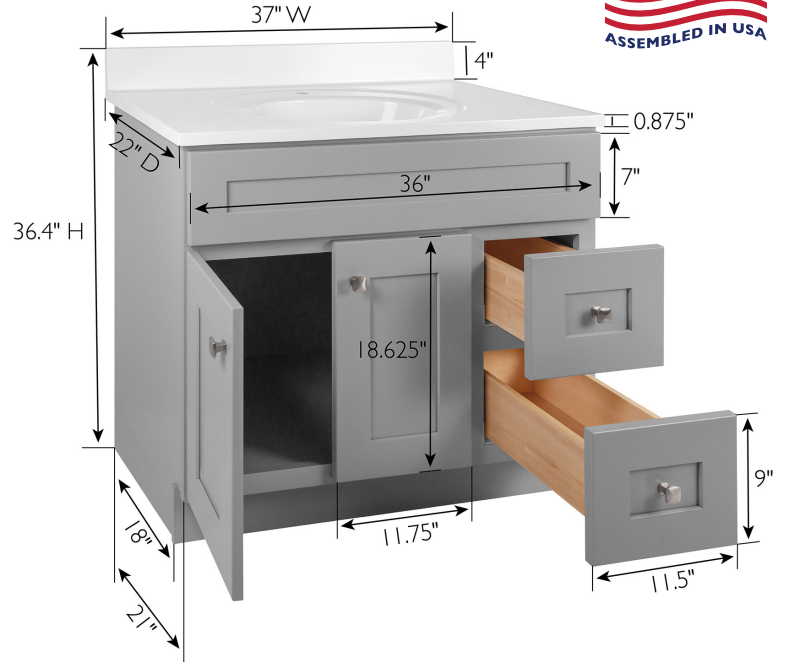

Brookings 2-Door, 2-Drawer Vanity with Cultured Marble 4 in. Single Hole Solid White Top, Assembled, 37x22, Gray Base

## SPECIFICATIONS

**MATERIAL CONSTRUCTION:** Wood/Cultured Marble  
**ASSEMBLY REQUIRED:** No  
**ASSEMBLED DIMENSIONS:** 36.4" H x 37" L x 22" D  
**ASSEMBLED WEIGHT:** 135.36 lbs.  
**TOOLS NEEDED FOR INSTALLATION:** 100% Silicone

**CONSTRUCTION TYPE:** Face Frame  
**HINGE STYLE:** Concealed  
**DOOR STYLE:** 2 MDF Shaker Doors  
**DRAWER STYLE:** 2 Solid Wood/MDF Drawers  
**GLIDE STYLE:** Soft Close  
**FAKE DWR STYLE:** N/A  
**DRAWER #1 DIMENSIONS:** 8.31" L x 18" D x 5.12" H  
**DRAWER #2 DIMENSIONS:** 8.31" L x 18" D x 5.12" H  
**DRAWER CONSTRUCTION:** Dove Tail

**FAUCET TYPE:** Lav Single Hole  
**NUMBER OF MOUNTING HOLES:** 1  
**BOWL MATERIAL:** Cultured Marble  
**BACK SPLASH INCLUDED:** Yes  
**COLOR:** Solid White  
**NUMBER OF BOWLS:** 1  
**BOWL DIMENSIONS:** 5.63" H x 11.63" W x 16.85" D  
**BOWL SHAPE:** Oval  
**SINK THICKNESS:** 1"  
**MOUNTING TYPE:** Single Hole  
**OVERFLOW HOLE:** Yes