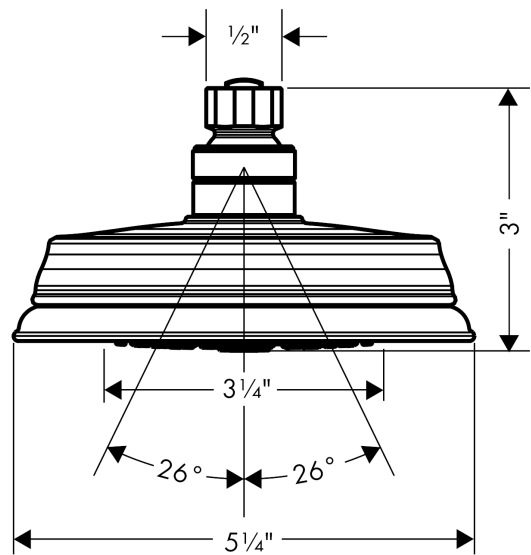

**Croma 100 Classic
Showerhead 3-Jet, 2.5 GPM**

Finishes : **rubbed bronze** Part no. : **04070920**

Description

Features

- 75 no-clog spray channels
- Spray modes: Full, Pulsating Massage, Intense Turbo
- Flow: 2.5 GPM (9.5 L/Min)

Item details

List Price \$ 127.00

Technology

Compliance

Product image

Scale drawing

**Croma 100 Classic
Showerhead 3-Jet, 2.5 GPM**

Finishes : **rubbed bronze** Part no. : **04070920**

Exploded drawing

Year of production: >01/08

**Croma 100 Classic
Showerhead 3-Jet, 2.5 GPM**

Finishes : **rubbed bronze** Part no. : **04070920**

Spare parts list

Year of production: >**01/08**

Pos.	Description	Part no.	Price	PU
1	filter packing	96477000	-	1