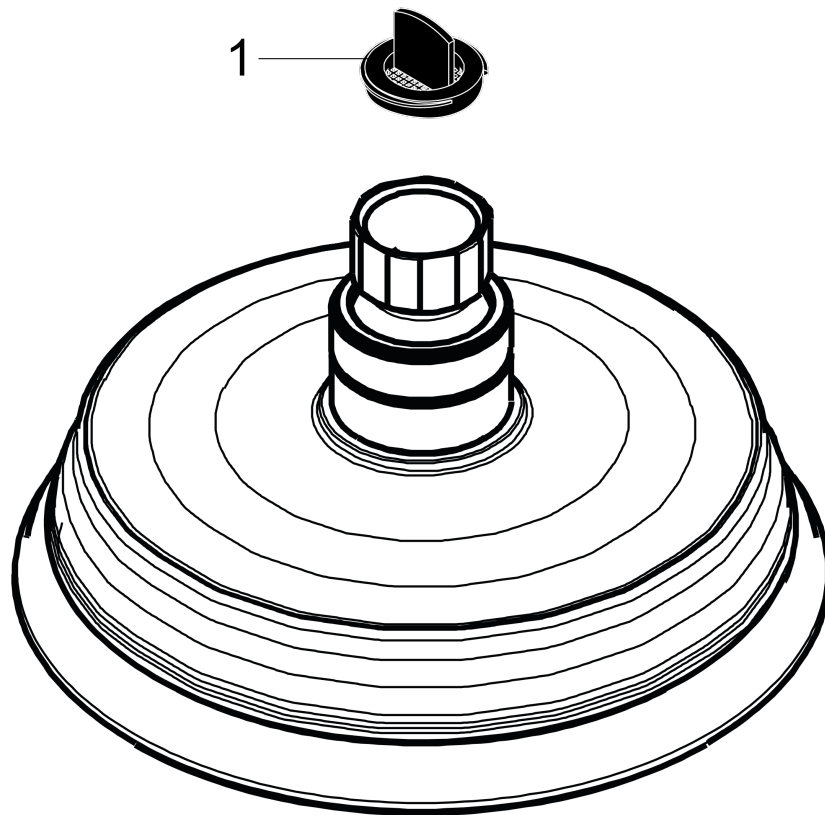

**Croma 100 Classic
Showerhead 3-Jet, 2.5 GPM**

Finishes : **rubbed bronze** Part no. : **04070920**

Description

Features

- 75 no-clog spray channels
- Spray modes: Full, Pulsating Massage, Intense Turbo
- Flow: 2.5 GPM (9.5 L/Min)

Item details

List Price \$ 127.00

Technology

Compliance

Product image

Scale drawing

**Croma 100 Classic
Showerhead 3-Jet, 2.5 GPM**

Finishes : **rubbed bronze** Part no. : **04070920**

Exploded drawing

Year of production: >01/08

**Croma 100 Classic
Showerhead 3-Jet, 2.5 GPM**

Finishes : **rubbed bronze** Part no. : **04070920**

Spare parts list

Year of production: >**01/08**

Pos.	Description	Part no.	Price	PU
1	filter packing	96477000	-	1