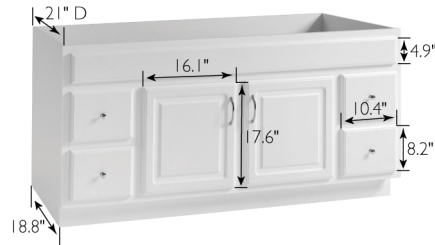

Concord Assembled 2-Door 4-Drawer Vanity 60x30x21
White

FULLY
ASSEMBLED
VANITY

SPECIFICATIONS

MATERIAL CONSTRUCTION:	Wood
ASSEMBLY REQUIRED:	No
TOOLS NEEDED FOR ASSEMBLY:	Screwdriver
ASSEMBLED DIMENSIONS:	30" H x 60" L x 21" D
ASSEMBLED WEIGHT:	69 lbs.
HINGE STYLE:	Concealed
DOOR STYLE:	2 Raised Panel Doors
DOOR MATERIAL:	MDF
DRAWER STYLE:	4 Drawers
DRAWER MATERIAL:	MDF and Plywood
GLIDE STYLE:	STD Easy Glide
DWR DIMENSIONS:	5.71" H x 8.86" L x 14.25" D
DWR CONSTRUCTION:	Standard

FRAME STYLE:	Face Frame
FACE FRAME MATERIAL:	Pine
SIDES MATERIAL:	Plywood
BOTTOM MATERIAL:	Plywood
TOE KICK INSET WIDTH:	2.5"
BACK PANEL MATERIAL:	N/A
BACK BRACE MATERIAL:	Plywood

WARRANTY: 1-Year limited warranty
 TITLE IV COMPLIANT: Yes
 PROP 65 HARMFUL MATERIAL: Formaldehyde