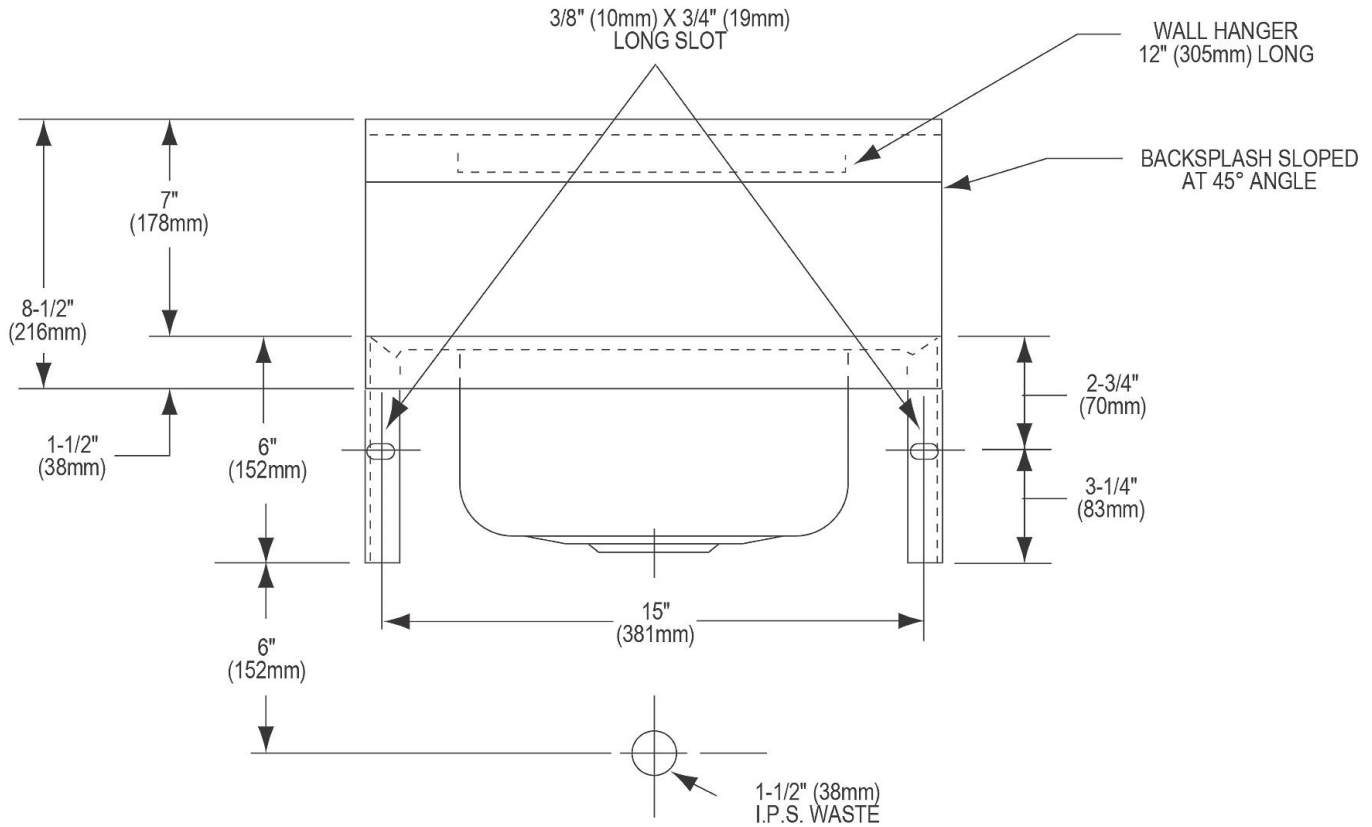

In keeping with our policy of continuing product improvement, Elkay reserves the right to change product specifications without notice. Please visit elkay.com for the most current version of Elkay product specification sheets. This specification describes an Elkay product with design, quality, and functional benefits to the user. When making a comparison of other producers' offerings, be certain these features are not overlooked.