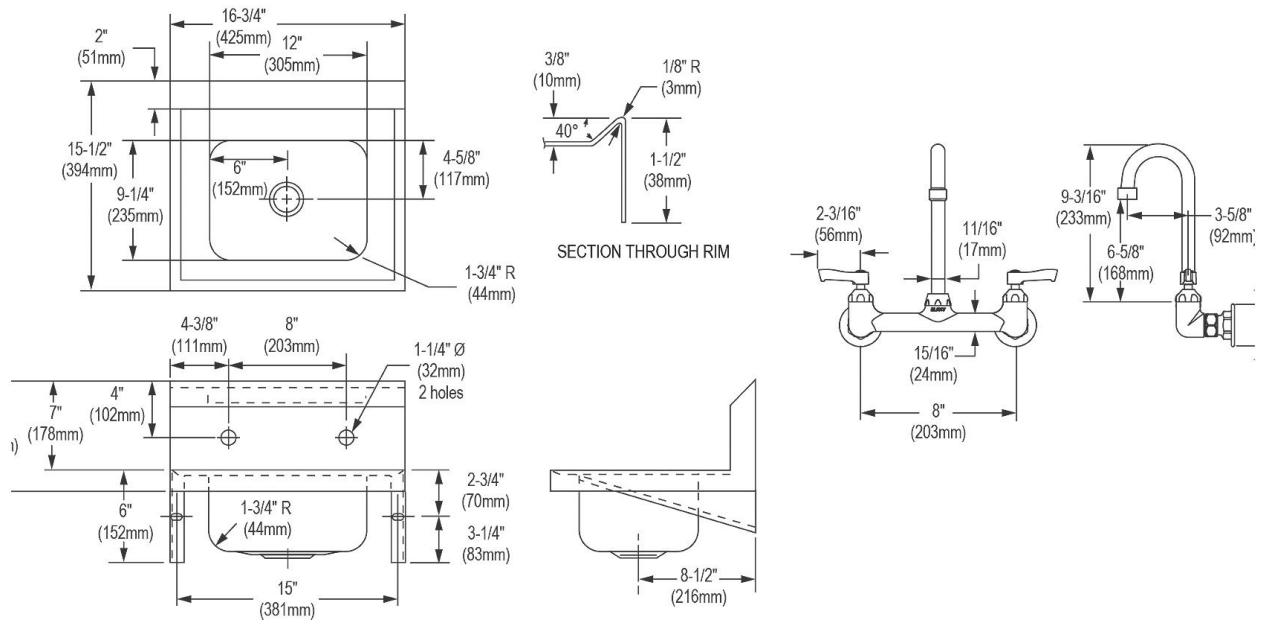

Included Accessories		
LK500	P-Trap with Cleanout Plug Spec Sheet (PDF)	
LK8	2" Drain Fitting Type 304 Stainless Steel Body Grid Strainer and Tailpiece Spec Sheet (PDF)	
LK940GN04L2H	Elkay® Scrub/Handwash 8" Centerset Wall Mount Faucet with 4" Gooseneck Spout 2" Lever Handles 1/2" Offset Inlets Spec Sheet (PDF)	

In keeping with our policy of continuing product improvement, Elkay reserves the right to change product specifications without notice. Please visit elkay.com for the most current version of Elkay product specification sheets. This specification describes an Elkay product with design, quality, and functional benefits to the user. When making a comparison of other producers' offerings, be certain these features are not overlooked.