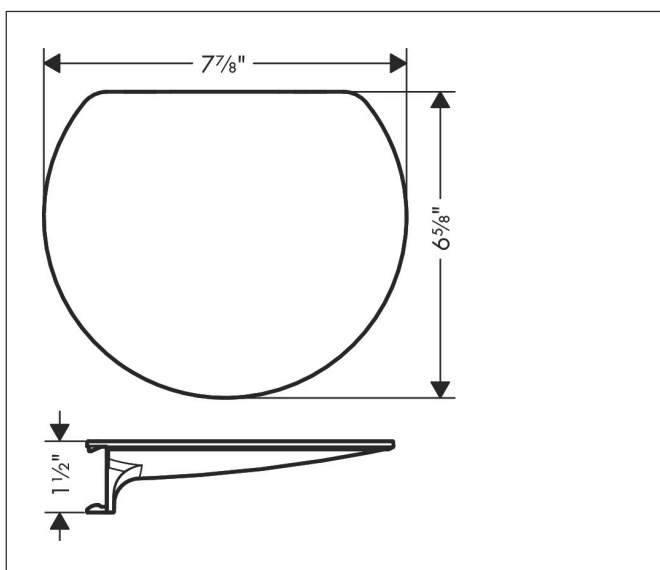

Brand hansgrohe
Art. Name **WallStoris** Shelf
Art. Nr. 27915670
Surface matte black
Pos. 1

Product Picture

Features

- material shelf: plastic dyed through
- dimensions: 200 x 169 mm
- accessory can be clicked onto the wall bar
- ideal to store razors, mug, candles
- dishwasher safe, easy to clean

Drawing

Technology