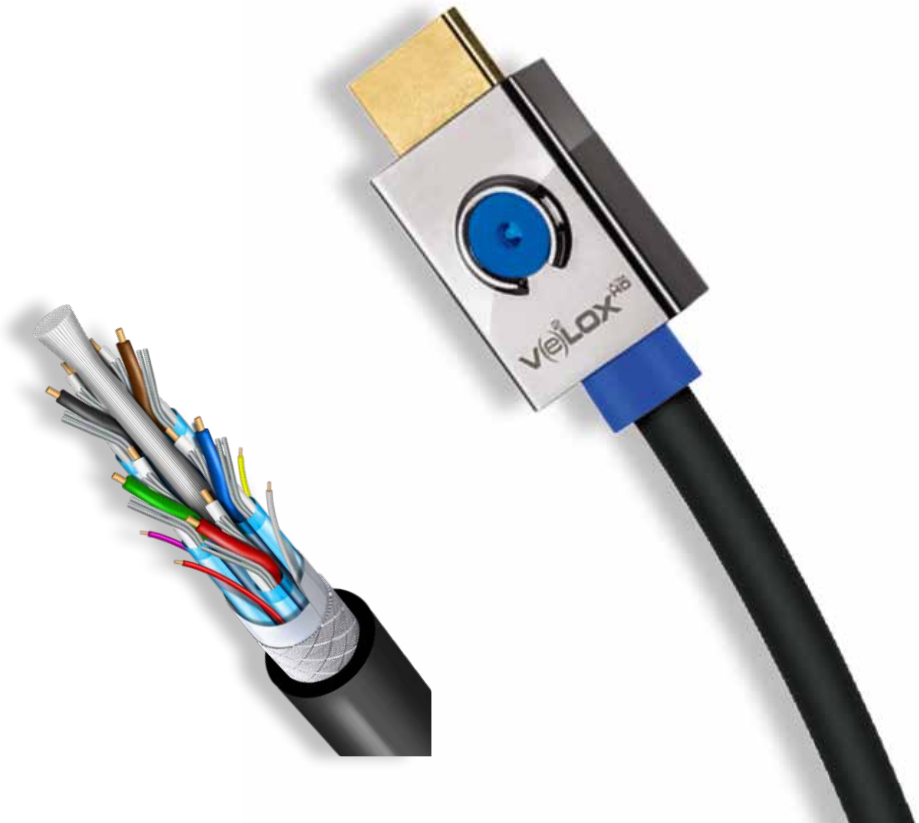

PASSIVE PREMIUM HDMI® CABLE

v(e)²LOX®

CELEBRATING
70
YEARS
OF INNOVATION

VERIFIED 48 GBPS
4x12GBPS

8K HDR

VERIFIED 24 GBPS
4x6GBPS

4K HDR

EHV-HDP PASSIVE PREMIUM HDMI® CABLE

 SALES 386-255-0234

PRODUCT	LENGTH
48Gbps	
EHV-HDP1	1M
EHV-HDP2	2M
24Gbps	
EHV-HDP3	3M
EHV-HDP4	4M
EHV-HDP5	5M
EHV-HDP6	6M
EHV-HDP8	8M
EHV-HDP10-R2	10M

PRODUCT OVERVIEW

The new Velox Passive HDMI Cable is available in various lengths, and provides custom integrators with reliable digital transmission technology for almost any project size. Through a new proprietary design, Metra Home Theater has incorporated In-Visions Technology Quiksilver Transmission Line™ high performance Passive HDMI Cable for integrators wanting the best for their clients. Supporting 24Gbps, 4K/60, 4:4:4 and HDR transmission for up to 10 meters, and 48 Gbps, 4K/60 4:4:4 and HDR transmission up to 2M.