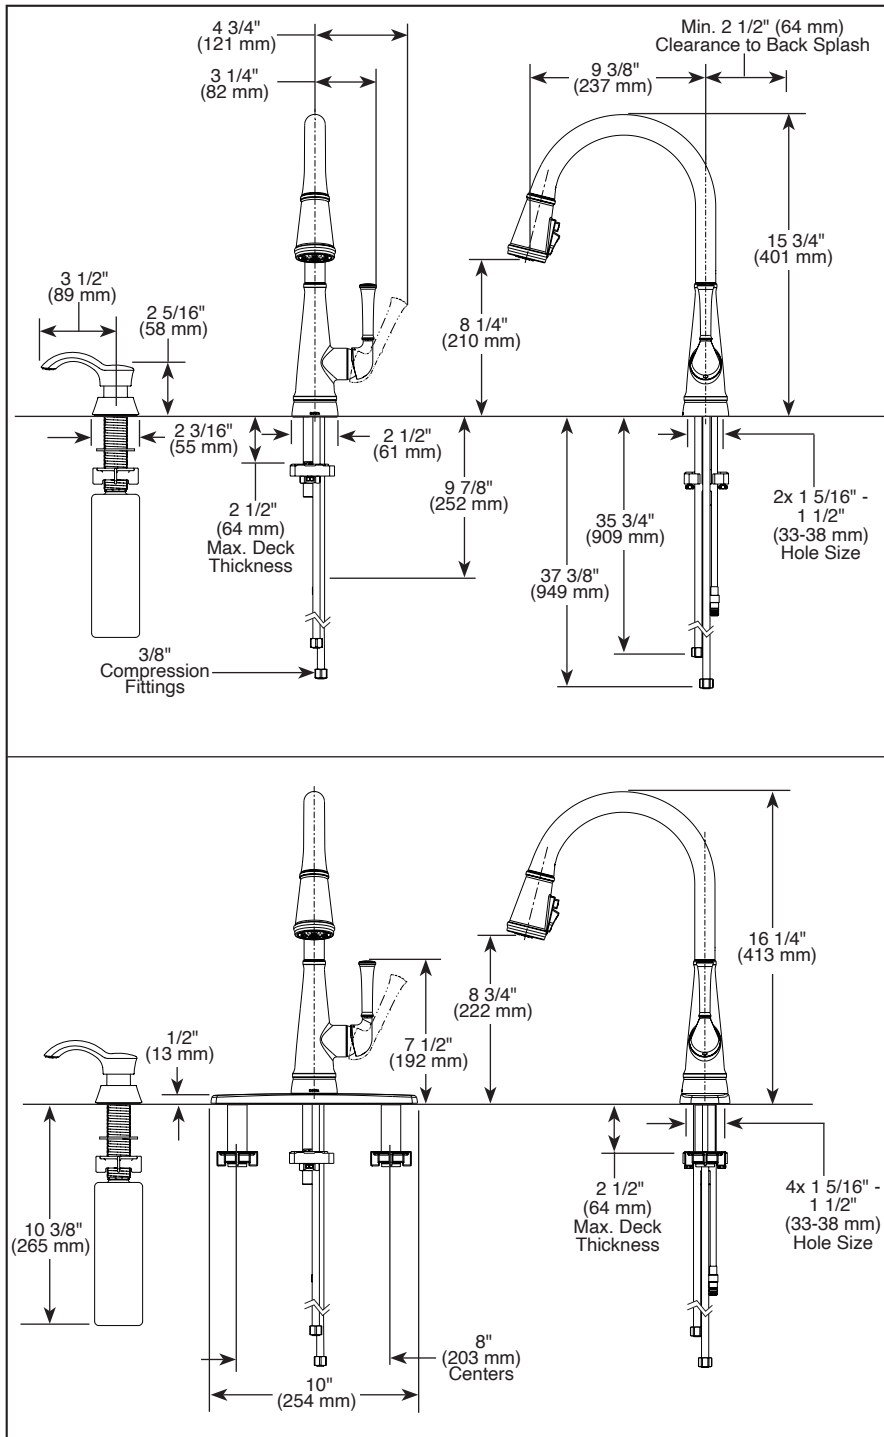

- Touch-Clean® Technology
- DIAMOND Seal® Technology
- MagnaTite® Docking System
- 3-Function Pull-Down w/ShieldSpray™

STANDARD SPECIFICATIONS:

- Max flow rate 1.8 gpm @ 60 psi, 6.8 L/m in @ 414 kPa
- One, two, three or four hole mount (escutcheon optional, included)
- Diamond coated ceramic cartridge
- 3/8" O.D. straight, staggered PEX supply lines
- Spout rotates 360°
- Hot/cold indicator markings
- Dual integral check valves in sprayer assembly
- Soap dispenser with 8 oz reservoir (optional included)

COMPLIES WITH:

- ASME A12.18.1 / CSA B125.1
- ♿ Indicates compliance to ICC / ANSI A17.1

▲ Designate proper finish suffix

Delta reserves the right (1) to make changes in specifications and materials, and (2) to change or discontinue models, both without notice or obligation. Dimensions are for reference only. See current full-line price book or www.deltafaucet.com for finish options and product availability.